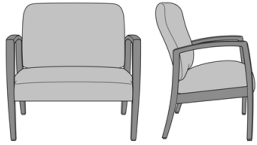

kwalu.

Valentia Bariatric

Valentia Bariatric Guest

Chair

Model: VLG112J0

34W 26D 36H

26AH