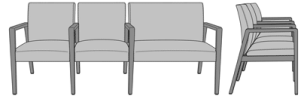

Valdina Wallsaver Tandem
Bariatric, 3-Seater Gang
Middle, Fixed Short Back
Model: VLDFIXMTGBG
78W 27D 35H
26AH

Valdina Wallsaver Tandem
Bariatric, 3-Seater Gang
Right, Fixed Short Back
Model: VLDFIXMTGGB
78W 27D 35H
26AH