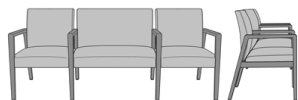

Valdina Multiple

Valdina Wallsaver Tandem
Bariatric, 2-Seater Gang
Left, Fixed Short Back
Model: VLDFIXMTBG
56W 27D 35H
26AH

Valdina Wallsaver Tandem
Bariatric, 3-Seater Gang
Left, Fixed Short Back
Model: VLDFIXMTBGG
78W 27D 35H
26AH

Valdina Wallsaver Tandem
Bariatric, 3-Seater Gang
Left, Fixed Short Back,
Upholstered Arm Panels
Model: VLDFIXMTBGGUP
78W 27D 35H
26AH

Valdina Wallsaver Tandem
Bariatric, 2-Seater Gang
Left, Fixed Short Back,
Upholstered Arm Panels
Model: VLDFIXMTBGUP
56W 27D 35H
26AH

Valdina Wallsaver Tandem
Bariatric, 2-Seater Gang
Right, Fixed Short Back
Model: VLDFIXMTGB
56W 27D 35H
26AH

Valdina Wallsaver Tandem
Bariatric, 3-Seater Gang
Middle, Fixed Short Back
Model: VLDFIXMTGBG
78W 27D 35H
26AH

Valdina Wallsaver Tandem
Bariatric, 3-Seater Gang
Middle, Fixed Short Back,
Upholstered Arm Panels
Model: VLDFIXMTGBGUP
78W 27D 35H
26AH

Valdina Wallsaver Tandem
Bariatric, 2-Seater Gang
Right, Fixed Short Back,
Upholstered Arm Panels
Model: VLDFIXMTGBUP
56W 27D 35H
26AH