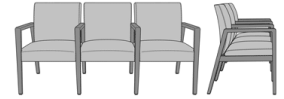

Valdina Wallsaver Tandem
Bariatric, 2-Seater Gang
Right, Fixed Short Back,
Upholstered Arm Panels
Model: VLDFIXMTGBUP
56W 27D 35H
26AH

Valdina Wallsaver Tandem,
3-Seater Gang, Fixed Short
Back
Model: VLDFIXMTGGG
68W 27D 35H
26AH