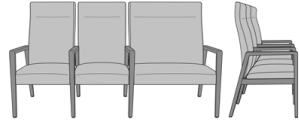

Valdina Wallsaver Tandem
Bariatric, 3-Seater Gang
Middle, Fixed Tall Back
Model: VLDFIXMTPBP
78W 27D 43H
26AH

Valdina Wallsaver Tandem
Bariatric, 3-Seater Gang
Right, Fixed Tall Back
Model: VLDFIXMTPPB
78W 27D 43H
26AH