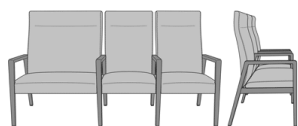

Valdina Multiple

Valdina Wallsaver Tandem
Bariatric, 2-Seater Gang
Left, Fixed Tall Back
Model: VLDFIXMTBP
56W 27D 43H
26AH

Valdina Wallsaver Tandem
Bariatric, 3-Seater Gang
Left, Fixed Tall Back
Model: VLDFIXMTBPP
78W 27D 43H
26AH

Valdina Wallsaver Tandem
Bariatric, 3-Seater Gang
Left, Fixed Tall Back,
Upholstered Arm Panels
Model: VLDFIXMTBPPUP
78W 27D 43H
26AH

Valdina Wallsaver Tandem
Bariatric, 2-Seater Gang
Left, Fixed Tall Back,
Upholstered Arm Panels
Model: VLDFIXMTBPUP
56W 27D 43H
26AH

Valdina Wallsaver Tandem
Bariatric, 2-Seater Gang
Right, Fixed Tall Back
Model: VLDFIXMTPB
56W 27D 44H
26AH

Valdina Wallsaver Tandem
Bariatric, 3-Seater Gang
Middle, Fixed Tall Back
Model: VLDFIXMTPBP
78W 27D 43H
26AH

Valdina Wallsaver Tandem
Bariatric, 3-Seater Gang
Middle, Fixed Tall Back,
Upholstered Arm Panels
Model: VLDFIXMTPBPUP
78W 27D 43H
26AH

Valdina Wallsaver Tandem
Bariatric, 2-Seater Gang
Right, Fixed Tall Back,
Upholstered Arm Panels
Model: VLDFIXMTPBUP
56W 27D 44H