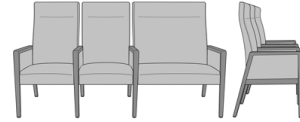

Valdina Wallsaver Tandem
Bariatric, 3-Seater Gang
Left, Fixed Tall Back,
Upholstered Arm Panels
Model: VLDFIXMTBPPUP
78W 27D 43H
26AH

Valdina Wallsaver Tandem
Bariatric, 2-Seater Gang
Left, Fixed Tall Back,
Upholstered Arm Panels
Model: VLDFIXMTBPUP
56W 27D 43H
26AH

Valdina Wallsaver Tandem
Bariatric, 2-Seater Gang
Right, Fixed Tall Back
Model: VLDFIXMTPB
56W 27D 44H
26AH

Valdina Wallsaver Tandem
Bariatric, 3-Seater Gang
Middle, Fixed Tall Back
Model: VLDFIXMTPBP
78W 27D 43H
26AH

Valdina Wallsaver Tandem
Bariatric, 3-Seater Gang
Middle, Fixed Tall Back,
Upholstered Arm Panels
Model: VLDFIXMTPBPUP
78W 27D 43H
26AH

Valdina Wallsaver Tandem
Bariatric, 2-Seater Gang
Right, Fixed Tall Back,
Upholstered Arm Panels
Model: VLDFIXMTPBUP
56W 27D 44H

Valdina Wallsaver Tandem,
2-Seater Gang, Fixed Tall
Back
Model: VLDFIXMTTPP
46W 27D 43H
26AH

Valdina Wallsaver Tandem
Bariatric, 3-Seater Gang
Right, Fixed Tall Back
Model: VLDFIXMTPPB
78W 27D 43H
26AH