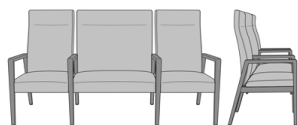

Valdina Multiple

Valdina Wallsaver Tandem
Bariatric, 2-Seater Gang
Left, Fixed Tall Back
Model: VLDFIXMTBP
56W 27D 43H
26AH

Valdina Wallsaver Tandem
Bariatric, 3-Seater Gang
Left, Fixed Tall Back
Model: VLDFIXMTBPP
78W 27D 43H
26AH

Valdina Wallsaver Tandem
Bariatric, 3-Seater Gang
Left, Fixed Tall Back,
Upholstered Arm Panels
Model: VLDFIXMTBPPUP
78W 27D 43H
26AH

Valdina Wallsaver Tandem
Bariatric, 2-Seater Gang
Left, Fixed Tall Back,
Upholstered Arm Panels
Model: VLDFIXMTBPUP
56W 27D 43H
26AH

Valdina Wallsaver Tandem
Bariatric, 2-Seater Gang
Right, Fixed Tall Back
Model: VLDFIXMTPB
56W 27D 44H
26AH

Valdina Wallsaver Tandem
Bariatric, 3-Seater Gang
Middle, Fixed Tall Back
Model: VLDFIXMTPBP
78W 27D 43H
26AH

Valdina Wallsaver Tandem
Bariatric, 3-Seater Gang
Middle, Fixed Tall Back,
Upholstered Arm Panels
Model: VLDFIXMTPBPUP
78W 27D 43H
26AH

Valdina Wallsaver Tandem
Bariatric, 2-Seater Gang
Right, Fixed Tall Back,
Upholstered Arm Panels
Model: VLDFIXMTPBUP
56W 27D 44H