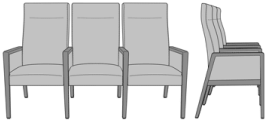

Valdina Wallsaver Tandem
Bariatric, 3-Seater Gang
Middle, Fixed Tall Back,
Upholstered Arm Panels
Model: VLDFIXMTPBPUP
78W 27D 43H
26AH

Valdina Wallsaver Tandem
Bariatric, 2-Seater Gang
Right, Fixed Tall Back,
Upholstered Arm Panels
Model: VLDFIXMTPBUP
56W 27D 44H

Valdina Wallsaver Tandem,
2-Seater Gang, Fixed Tall
Back
Model: VLDFIXMTTPP
46W 27D 43H
26AH

Valdina Wallsaver Tandem
Bariatric, 3-Seater Gang
Right, Fixed Tall Back
Model: VLDFIXMTPPB
78W 27D 43H
26AH

Valdina Wallsaver Tandem
Bariatric, 3-Seater Gang
Right, Fixed Tall Back,
Upholstered Arm Panels
Model: VLDFIXMTPPBUP
78W 27D 43H
26AH

Valdina Wallsaver Tandem,
3-Seater Gang, Fixed Tall
Back
Model: VLDFIXMTPPP
68W 27D 43H
26AH