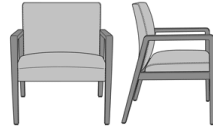

Valdina Guest / Multi-Use

Valdina Wallsaver Guest
Chair, Fixed Short Back -
24\"W
Model: VLDFIXG11
24W 27D 35H
26AH

Valdina Wallsaver Guest
Chair, Fixed Short Back -
24\"W, Upholstered Arm
Panels
Model: VLDFIXG11UP
24W 27D 35H
26AH

Valdina Wallsaver Guest
Chair, Fixed Short Back -
28\"W
Model: VLDFIXG12
28W 27D 35H
26AH

Valdina Wallsaver Guest
Chair, Fixed Short Back,
Upholstered Arm Panels
Model: VLDFIXG12UP
28W 27D 35H
26AH