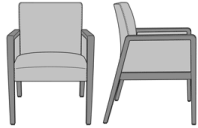

Valdina Guest / Multi-Use

Valdina Wallsaver Guest
Chair, Fixed Short Back -
24\"W
Model: VLDFIXG11
24W 27D 35H
26AH

Valdina Wallsaver Guest
Chair, Fixed Short Back -
24\"W, Upholstered Arm
Panels
Model: VLDFIXG11UP
24W 27D 35H
26AH

Valdina Wallsaver Guest
Chair, Fixed Short Back -
28\"W
Model: VLDFIXG12
28W 27D 35H
26AH

Valdina Wallsaver Guest
Chair, Fixed Short Back,
Upholstered Arm Panels
Model: VLDFIXG12UP
28W 27D 35H
26AH