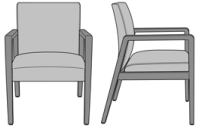

Valdina Guest / Multi-Use

Valdina Wallsaver Guest
Chair, Fixed Short Back -
24\"W
Model: VLDFIXG11
24W 27D 35H
26AH

Valdina Wallsaver Guest
Chair, Fixed Short Back -
24\"W, Upholstered Arm
Panels
Model: VLDFIXG11UP
24W 27D 35H
26AH

Valdina Wallsaver Guest
Chair, Fixed Short Back -
28\"W
Model: VLDFIXG12
28W 27D 35H
26AH

Valdina Wallsaver Guest
Chair, Fixed Short Back,
Upholstered Arm Panels
Model: VLDFIXG12UP
28W 27D 35H
26AH