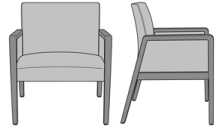

Valdina Guest / Multi-Use

Valdina Wallsaver Guest
Chair, Fixed Short Back -
24\"W
Model: VLDFIXG11
24W 27D 35H
26AH

Valdina Wallsaver Guest
Chair, Fixed Short Back -
24\"W, Upholstered Arm
Panels
Model: VLDFIXG11UP
24W 27D 35H
26AH

Valdina Wallsaver Guest
Chair, Fixed Short Back -
28\"W
Model: VLDFIXG12
28W 27D 35H
26AH

Valdina Wallsaver Guest
Chair, Fixed Short Back,
Upholstered Arm Panels
Model: VLDFIXG12UP
28W 27D 35H
26AH