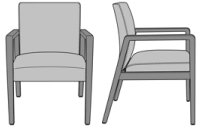

kwalu.

Valdina Guest / Multi-Use

Valdina Flex - 24W Short
Back
Model: VDNF11
24W 27D 35H
26AH

Valdina Flex - 24W Short
Back, Upholstered Arm
Panels
Model: VDNF11UP
24W 27D 35H
26AH