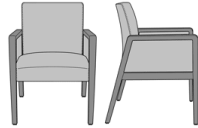

kwalu.

Valdina Guest / Multi-Use

Valdina Flex - 24W Short
Back
Model: VDNF11
24W 27D 35H
26AH

Valdina Flex - 24W Short
Back, Upholstered Arm
Panels
Model: VDNF11UP
24W 27D 35H
26AH