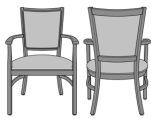

Model:	TOR101 - Torretta Side Chair, Armless, without Diamond Back Insert											
Specifications:	25W	26.5D	38H	25SW	18.5SD	19.5SH	23LBS	2YDS				
Fabric Grade:	7	8	9	10	11	12	13	14	15	16	COM	
List Price:	\$1231	\$1244	\$1273	\$1284	\$1300	\$1333	\$1364	\$1418	\$1451	\$1485	\$1161	
Options:	• CAL133 \$40/yard • Moisture Barrier \$30/yard • Multiple Fabrics \$117											

Model:	TOR102 - Torretta Side Chair, Armless, with Diamond Back Insert											
Specifications:	25W	26.5D	38H	20.5SW	18.5SD	19.5SH	23LBS	2YDS				
Fabric Grade:	7	8	9	10	11	12	13	14	15	16	COM	
List Price:	\$1283	\$1296	\$1325	\$1336	\$1352	\$1385	\$1416	\$1470	\$1503	\$1537	\$1215	
Options:	• CAL133 \$40/yard • Moisture Barrier \$30/yard • Multiple Fabrics \$122											

Model:	TOR111 - Torretta Dining Chair, without Diamond Back Insert											
Specifications:	25W	26.5D	38H	20.5SW	18.5SD	19.5SH	26.5AH	27LBS	2YDS			
Fabric Grade:	7	8	9	10	11	12	13	14	15	16	COM	
List Price:	\$1256	\$1269	\$1298	\$1309	\$1325	\$1358	\$1389	\$1443	\$1476	\$1510	\$1187	
Options:	• CAL133 \$40/yard • Moisture Barrier \$30/yard • Multiple Fabrics \$119											

Model:	TOR112 - Torretta Dining Chair, with Diamond Back Insert											
Specifications:	25W	26.5D	38H	20.5SW	18.5SD	19.5SH	26.5AH	28LBS	2YDS			
Fabric Grade:	7	8	9	10	11	12	13	14	15	16	COM	
List Price:	\$1307	\$1320	\$1349	\$1360	\$1376	\$1410	\$1440	\$1494	\$1528	\$1561	\$1240	
Options:	• CAL133 \$40/yard • Moisture Barrier \$30/yard • Multiple Fabrics \$124											