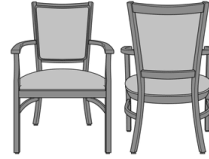

## Torretta Dining

Torretta Side Chair, Armless,  
without Diamond Back Insert  
Model: TOR101  
25W 26.5D 38H

Torretta Side Chair, Armless,  
with Diamond Back Insert  
Model: TOR102  
25W 26.5D 38H

Torretta Dining Chair,  
without Diamond Back Insert  
Model: TOR111  
25W 26.5D 38H  
26.5AH

Torretta Dining Chair, with  
Diamond Back Insert  
Model: TOR112  
25W 26.5D 38H  
26.5AH