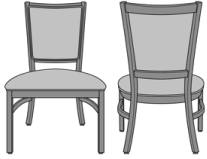

## Torretta Dining

Torretta Side Chair, Armless,  
without Diamond Back Insert  
Model: TOR101  
25W 26.5D 38H

Torretta Side Chair, Armless,  
with Diamond Back Insert  
Model: TOR102  
25W 26.5D 38H

Torretta Dining Chair,  
without Diamond Back Insert  
Model: TOR111  
25W 26.5D 38H  
26.5AH

Torretta Dining Chair, with  
Diamond Back Insert  
Model: TOR112  
25W 26.5D 38H  
26.5AH