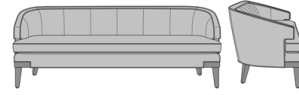

Torcello Lounge

Torcello Sofa, Inside Back Tufting, no Piping, no Nail Head Detail
Model: TCLO3A00
83W 30D 33H
26AH

Torcello Sofa, Inside Back Tufting, no Piping, with Nail Head Detail
Model: TCLO3A01
83W 30D 33H
26AH

Torcello Sofa, Inside Back Tufting, with Piping, no Nail Head Detail
Model: TCLO3A10
83W 30D 33H
26AH

Torcello Sofa, Inside Back Tufting, with Piping, with Nail Head Detail
Model: TCLO3A11
83W 30D 33H
26AH