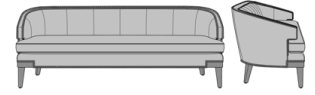

Torcello Lounge

Torcello Sofa, Inside Back Tufting, no Piping, no Nail Head Detail
Model: TCLO3A00
83W 30D 33H
26AH

Torcello Sofa, Inside Back Tufting, no Piping, with Nail Head Detail
Model: TCLO3A01
83W 30D 33H
26AH

Torcello Sofa, Inside Back Tufting, with Piping, no Nail Head Detail
Model: TCLO3A10
83W 30D 33H
26AH

Torcello Sofa, Inside Back Tufting, with Piping, with Nail Head Detail
Model: TCLO3A11
83W 30D 33H
26AH