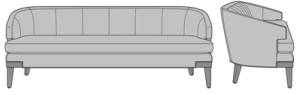

Torcello Lounge

Torcello Sofa, Inside Back Tufting, no Piping, no Nail Head Detail
Model: TCLO3A00
83W 30D 33H
26AH

Torcello Sofa, Inside Back Tufting, no Piping, with Nail Head Detail
Model: TCLO3A01
83W 30D 33H
26AH

Torcello Sofa, Inside Back Tufting, with Piping, no Nail Head Detail
Model: TCLO3A10
83W 30D 33H
26AH

Torcello Sofa, Inside Back Tufting, with Piping, with Nail Head Detail
Model: TCLO3A11
83W 30D 33H
26AH