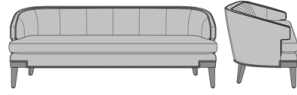

Torcello Lounge

Torcello Sofa, Inside Back Tufting, no Piping, no Nail Head Detail
Model: TCLO3A00
83W 30D 33H
26AH

Torcello Sofa, Inside Back Tufting, no Piping, with Nail Head Detail
Model: TCLO3A01
83W 30D 33H
26AH

Torcello Sofa, Inside Back Tufting, with Piping, no Nail Head Detail
Model: TCLO3A10
83W 30D 33H
26AH

Torcello Sofa, Inside Back Tufting, with Piping, with Nail Head Detail
Model: TCLO3A11
83W 30D 33H
26AH