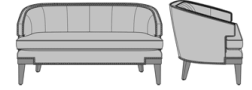

Torcello Lounge

Torcello Love Seat, Inside
Back Tufting, no Piping, no
Nail Head Detail
Model: TCLO2A00
58W 30D 33H
26AH

Torcello Love Seat, Inside
Back Tufting, no Piping, with
Nail Head Detail
Model: TCLO2A01
58W 30D 33H
26AH

Torcello Love Seat, Inside
Back Tufting, with Piping, no
Nail Head Detail
Model: TCLO2A10
58W 30D 33H
26AH

Torcello Love Seat, Inside
Back Tufting, with Piping,
with Nail Head Detail
Model: TCLO2A11
58W 30D 33H
26AH