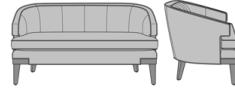

Torcello Lounge

Torcello Love Seat, Inside
Back Tufting, no Piping, no
Nail Head Detail
Model: TCLO2A00
58W 30D 33H
26AH

Torcello Love Seat, Inside
Back Tufting, no Piping, with
Nail Head Detail
Model: TCLO2A01
58W 30D 33H
26AH

Torcello Love Seat, Inside
Back Tufting, with Piping, no
Nail Head Detail
Model: TCLO2A10
58W 30D 33H
26AH

Torcello Love Seat, Inside
Back Tufting, with Piping,
with Nail Head Detail
Model: TCLO2A11
58W 30D 33H
26AH