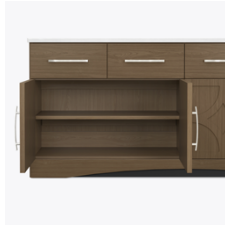

Adjustable Shelf

Unit includes adjustable enclosed shelves.