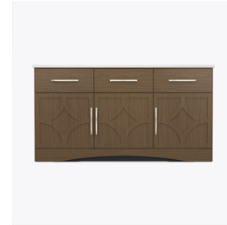

Optional Widths

Choose from 3 optional widths - 48", 60" or 72".