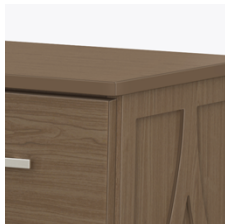

Optional Kwalu Top

Available with a 3/4" top made of Kwalu's proprietary material.