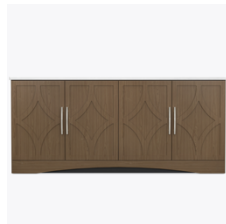

Optional without Drawers

Available with or without drawers.

[Learn More >](#)