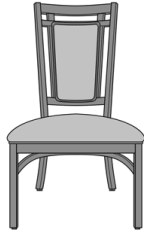

Tivoli Dining

Tivoli Side Chair, Armless,
Vertical Slat Back
Model: 251011
25W 27D 42H

Tivoli Side Chair, Armless,
Lattice Back
Model: 251012
25W 27D 42H

Tivoli Dining Chair, Vertical
Slat Back
Model: 251111
25W 27D 42H
26.5AH

Tivoli Dining Chair, Lattice
Back
Model: 251112
25W 27D 42H
26.5AH

Tivoli Dining Chair, Full Back
Model: 251113
25W 27D 42H
26.5AH