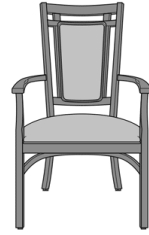

Tivoli Dining

Tivoli Side Chair, Armless,
Vertical Slat Back
Model: 251011
25W 27D 42H

Tivoli Side Chair, Armless,
Lattice Back
Model: 251012
25W 27D 42H

Tivoli Dining Chair, Vertical
Slat Back
Model: 251111
25W 27D 42H
26.5AH

Tivoli Dining Chair, Lattice
Back
Model: 251112
25W 27D 42H
26.5AH

Tivoli Dining Chair, Full Back
Model: 251113
25W 27D 42H
26.5AH