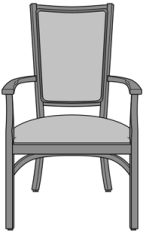

Tivoli Dining

Tivoli Side Chair, Armless,
Vertical Slat Back
Model: 251011
25W 27D 42H

Tivoli Side Chair, Armless,
Lattice Back
Model: 251012
25W 27D 42H

Tivoli Dining Chair, Vertical
Slat Back
Model: 251111
25W 27D 42H
26.5AH

Tivoli Dining Chair, Lattice
Back
Model: 251112
25W 27D 42H
26.5AH

Tivoli Dining Chair, Full Back
Model: 251113
25W 27D 42H
26.5AH