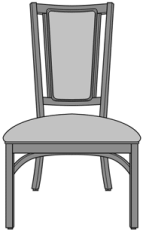

Tivoli Dining

Tivoli Side Chair, Armless,
Vertical Slat Back
Model: 251011
25W 27D 42H

Tivoli Side Chair, Armless,
Lattice Back
Model: 251012
25W 27D 42H

Tivoli Dining Chair, Vertical
Slat Back
Model: 251111
25W 27D 42H
26.5AH

Tivoli Dining Chair, Lattice
Back
Model: 251112
25W 27D 42H
26.5AH

Tivoli Dining Chair, Full Back
Model: 251113
25W 27D 42H
26.5AH