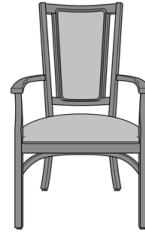

Tivoli Dining

Tivoli Side Chair, Armless,
Vertical Slat Back
Model: 251011
25W 27D 42H

Tivoli Side Chair, Armless,
Lattice Back
Model: 251012
25W 27D 42H

Tivoli Dining Chair, Vertical
Slat Back
Model: 251111
25W 27D 42H
26.5AH

Tivoli Dining Chair, Lattice
Back
Model: 251112
25W 27D 42H
26.5AH

Tivoli Dining Chair, Full Back
Model: 251113
25W 27D 42H
26.5AH