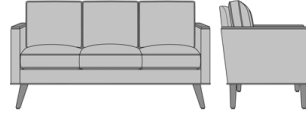

kwalu.

Tindari Lounge

Tindari Sofa, without Arm
Caps, without Seat Rail
Model: TINL321
70W 30D 35H
26AH

Tindari Sofa, without Arm
Caps, with Seat Rail
Model: TINL322
70W 30D 35H
26AH

Tindari Sofa, with Arm Caps,
without Seat Rail
Model: TINL331
70W 30D 35H
26AH

Tindari Sofa, with Arm Caps,
with Seat Rail
Model: TINL332
70W 30D 35H
26AH