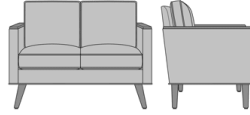

Tindari Lounge

Tindari Love Seat, without
Arm Caps, without Seat Rail
Model: TINL221
49W 30D 35H
26AH

Tindari Love Seat, without
Arm Caps, with Seat Rail
Model: TINL222
49W 30D 35H
26AH

Tindari Love Seat, with Arm
Caps, without Seat Rail
Model: TINL231
49W 30D 35H
26AH

Tindari Love Seat, with Arm
Caps, with Seat Rail
Model: TINL232
49W 30D 35H
26AH