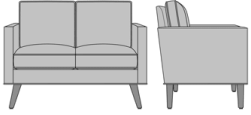

Tindari Lounge

Tindari Love Seat, without
Arm Caps, without Seat Rail
Model: TINL221
49W 30D 35H
26AH

Tindari Love Seat, without
Arm Caps, with Seat Rail
Model: TINL222
49W 30D 35H
26AH

Tindari Love Seat, with Arm
Caps, without Seat Rail
Model: TINL231
49W 30D 35H
26AH

Tindari Love Seat, with Arm
Caps, with Seat Rail
Model: TINL232
49W 30D 35H
26AH