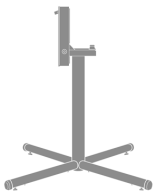

Model: TBL24TILT - Table Base – Pedestal X Base, Small, Standard Height, Tilt Top

Specifications: 20.5W 20.5D 28.5H 28LBS

List Price: \$1079

Model: TBL32TILT - Table Base – Pedestal X Base, Medium, Standard Height, Tilt Top

Specifications: 32W 32D 28.5H 30LBS

List Price: \$1107

Model: TBL40TILT - Table Base – Pedestal X Base, Large, Standard Height, Tilt Top

Specifications: 35.88W 35.88D 28.5H 33LBS

List Price: \$1219

Model: TBL24WT - Table Base – Pedestal X Base, Small, Wheelchair Height, Tilt Top

Specifications: 20.5W 20.5D 30.5H 29LBS

List Price: \$1106

Model: TBL32WT - Table Base – Pedestal X Base, Medium, Wheelchair Height, Tilt Top

Specifications: 32W 32D 30.5H 31LBS

List Price: \$1133

Model: TBL40WT - Table Base – Pedestal X Base, Large, Wheelchair Height, Tilt Top