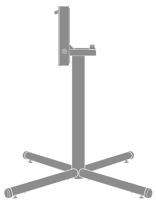

Model: TBL24TILT - Table Base – Pedestal X Base, Small, Standard Height, Tilt Top

Specifications: 20.5W 20.5D 28.5H 28LBS

List Price: \$1079

Model: TBL32TILT - Table Base – Pedestal X Base, Medium, Standard Height, Tilt Top

Specifications: 32W 32D 28.5H 30LBS

List Price: \$1107

Model: TBL40TILT - Table Base – Pedestal X Base, Large, Standard Height, Tilt Top

Specifications: 35.88W 35.88D 28.5H 33LBS

List Price: \$1219

Model: TBL24WT - Table Base – Pedestal X Base, Small, Wheelchair Height, Tilt Top

Specifications: 20.5W 20.5D 30.5H 29LBS

List Price: \$1106

Model: TBL32WT - Table Base – Pedestal X Base, Medium, Wheelchair Height, Tilt Top

Specifications: 32W 32D 30.5H 31LBS

List Price: \$1133

Model: TBL40WT - Table Base – Pedestal X Base, Large, Wheelchair Height, Tilt Top