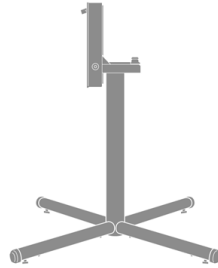

## Tilt Top Adjustable Height / Tilt Top

Table Base - Pedestal X  
Base, Small, Standard  
Height, Tilt Top  
Model: TBL24TILT  
20.5W 20.5D 28.5H

Table Base - Pedestal X  
Base, Medium, Standard  
Height, Tilt Top  
Model: TBL32TILT  
32W 32D 28.5H

Table Base - Pedestal X  
Base, Large, Standard  
Height, Tilt Top  
Model: TBL40TILT  
35.88W 35.88D 28.5H