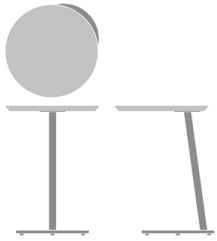

## Terzo Occasional Table

Terzo Cantilever Table,

Large

Model: TZCTBLA111

19.25W 18D 25H