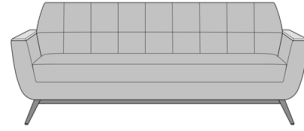

Teramo Sofa, Fixed Seat, Solid Surface Arm Cap, No Detail
Model: TRMO3B0AFS
85W 31D 34.5H
25AH

Teramo Sofa, Fixed Seat,
Solid Surface Arm Cap, with
Quilted Stitching
Model: TRMO3B2AFS
85W 31D 34.5H
25AH