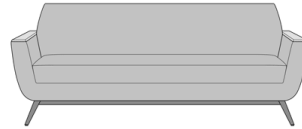

## Teramo Lounge

Teramo Sofa, Fixed Seat, No Arm Cap, No Detail  
Model: TRMO3A0AFS  
85W 31D 34.5H  
25AH

Teramo Sofa, Loose Seat Cushion, No Arm Cap, No Detail  
Model: TRMO3A0ALS  
85W 31D 34.5H  
25AH

Teramo Sofa, Fixed Seat, No Arm Cap, with Buttons  
Model: TRMO3A1AFS  
85W 31D 34.5H  
25AH

Teramo Sofa, Loose Seat Cushion, No Arm Cap, with Buttons  
Model: TRMO3A1ALS  
85W 31D 34.5H  
25AH

Teramo Sofa, Fixed Seat, No Arm Cap, with Quilted Stitching  
Model: TRMO3A2AFS  
85W 31D 34.5H  
25AH

Teramo Sofa, Loose Seat Cushion, No Arm Cap, with Quilted Stitching  
Model: TRMO3A2ALS  
85W 31D 34.5H  
25AH

Teramo Sofa, Fixed Seat, Solid Surface Arm Cap, No Detail  
Model: TRMO3B0AFS  
85W 31D 34.5H  
25AH