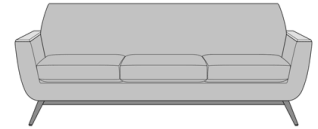

## Teramo Lounge

Teramo Sofa, Fixed Seat, No Arm Cap, No Detail  
Model: TRMO3A0AFS  
85W 31D 34.5H  
25AH

Teramo Sofa, Loose Seat Cushion, No Arm Cap, No Detail  
Model: TRMO3A0ALS  
85W 31D 34.5H  
25AH

Teramo Sofa, Fixed Seat, No Arm Cap, with Buttons  
Model: TRMO3A1AFS  
85W 31D 34.5H  
25AH

Teramo Sofa, Loose Seat Cushion, No Arm Cap, with Buttons  
Model: TRMO3A1ALS  
85W 31D 34.5H  
25AH

Teramo Sofa, Fixed Seat, No Arm Cap, with Quilted Stitching  
Model: TRMO3A2AFS  
85W 31D 34.5H  
25AH

Teramo Sofa, Loose Seat Cushion, No Arm Cap, with Quilted Stitching  
Model: TRMO3A2ALS  
85W 31D 34.5H  
25AH

Teramo Sofa, Fixed Seat, Solid Surface Arm Cap, No Detail  
Model: TRMO3B0AFS  
85W 31D 34.5H  
25AH