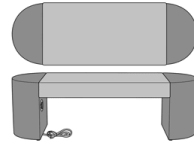

Tarragona Bench

Tarragona Bench, 41" Seat Width, with Fusion Top
Model: TGNABNA11
61.5W 20.5D 19H

Tarragona Bench, 41" Seat Width, with Fusion Top, with Power Module on Left Side
Model: TGNABNA11PG1L
61.5W 20.5D 19H

Tarragona Bench, 41" Seat Width, with Fusion Top, with Power Module on Right Side
Model: TGNABNA11PG1R
61.5W 20.5D 19H

Tarragona Bench, 41" Seat Width, with Solid Surface Top
Model: TGNABNA21
61.5W 20.5D 19H