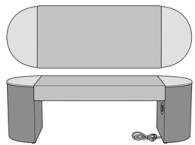

Tarragona Bench

Tarragona Bench, 41" Seat Width, with Fusion Top
Model: TGNABNA11
61.5W 20.5D 19H

Tarragona Bench, 41" Seat Width, with Fusion Top, with Power Module on Left Side
Model: TGNABNA11PG1L
61.5W 20.5D 19H

Tarragona Bench, 41" Seat Width, with Fusion Top, with Power Module on Right Side
Model: TGNABNA11PG1R
61.5W 20.5D 19H

Tarragona Bench, 41" Seat Width, with Solid Surface Top
Model: TGNABNA21
61.5W 20.5D 19H

Tarragona Bench, 41" Seat Width, with Solid Surface Top, with Power Module on Left Side
Model: TGNABNA21PG1L
61.5W 20.5D 19H

Tarragona Bench, 41" Seat Width, with Solid Surface Top, with Power Module on Right Side
Model: TGNABNA21PG1R
64.5W 20.5D 19H