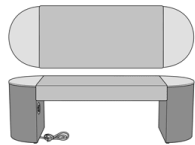

Tarragona Bench

Tarragona Bench, 41" Seat Width, with Fusion Top
Model: TGNABNA11
61.5W 20.5D 19H

Tarragona Bench, 41" Seat Width, with Fusion Top, with Power Module on Left Side
Model: TGNABNA11PG1L
61.5W 20.5D 19H

Tarragona Bench, 41" Seat Width, with Fusion Top, with Power Module on Right Side
Model: TGNABNA11PG1R
61.5W 20.5D 19H

Tarragona Bench, 41" Seat Width, with Solid Surface Top
Model: TGNABNA21
61.5W 20.5D 19H