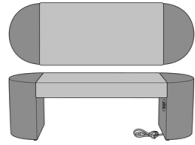

Tarragona Bench

Tarragona Bench, 41" Seat Width, with Fusion Top
Model: TGNABNA11
61.5W 20.5D 19H

Tarragona Bench, 41" Seat Width, with Fusion Top, with Power Module on Left Side
Model: TGNABNA11PG1L
61.5W 20.5D 19H

Tarragona Bench, 41" Seat Width, with Fusion Top, with Power Module on Right Side
Model: TGNABNA11PG1R
61.5W 20.5D 19H

Tarragona Bench, 41" Seat Width, with Solid Surface Top
Model: TGNABNA21
61.5W 20.5D 19H

Tarragona Bench, 41" Seat Width, with Solid Surface Top, with Power Module on Left Side
Model: TGNABNA21PG1L
61.5W 20.5D 19H

Tarragona Bench, 41" Seat Width, with Solid Surface Top, with Power Module on Right Side
Model: TGNABNA21PG1R
64.5W 20.5D 19H