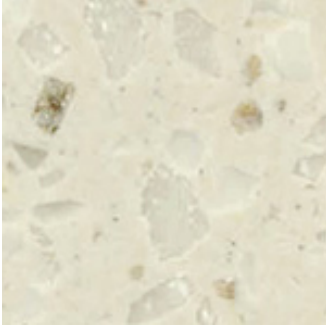

Tamburo Drum End Table - Table Finish

Sugar Maple

Weathered Teak

Vintage Teak

Light Walnut

Patagonian Cherry

Medium Cherry

English Chestnut

Northern Walnut

American Walnut

Golden Ebony

Silver Ash

African Mahogany

Espresso

Natural Mahogany

Midnight Oak

## Tamburo Drum End Table - Solid Surface Finish

Coldstone

Linen

Nublado

Romano

Marelinho

Asteroid White

Snow White