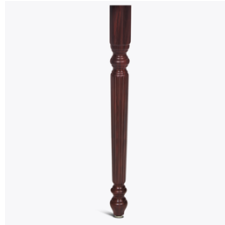

Kwalu Features

Product Dimensions and Specs

Overall 28.5H

Wt. 22 lbs

Product Statement of Line Images

Table Legs, Rope Turn,
Standard Height – Set of (4)
Model: 3065FR
28.5H

Table Legs, Rope Turn,
Wheelchair Height – Set of (4)
Model: 3265FR
30.5H

Table Legs, Country,
Wheelchair Height – Set of (4)
Model: 3275FR
30.5H

Table Legs, Queen Ann,
Standard Height – Set of (4)
Model: 3015FR
28.5H

Table Legs, Queen Ann,
Wheelchair Height – Set of (4)
Model: 3215FR
30.5H

Table Legs, Shaker, Standard Height – Set of (4)
Model: 3055FR
28.5H

Table Legs, Shaker, Wheelchair Height – Set of (4)
Model: 3255FR
30.5H

Table Legs, Chippendale, Standard Height – Set of (4)
Model: 3035FR
28.5H

Table Legs, Chippendale, Wheelchair Height – Set of (4)
Model: 3235FR
30.5H

Product Features

Durable Finish

Kwalu's solid surface (1/8" thick) proprietary finish doesn't have any of the drawbacks of wood. The frames are moisture impervious, graffiti-resistant, easy to clean and maintenance-free.