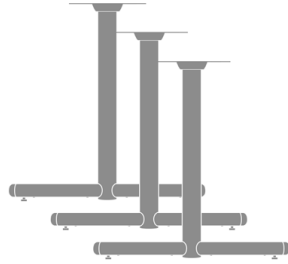

T-Base Dining / Activity Table

Table Base - Triple Pedestal
T Base, Standard Height

Model: TBLTB
30W 30D 28.5H

Table Base - Triple Pedestal
T Base, Wheelchair Height

Model: TBLTBW
30W 30D 30.5H