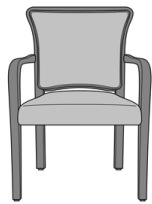

**Note**

Stacks three chairs high.  
 Additional chairs not included.  
**Do not stack with other Symphony chairs with different arm style.**

Product Statement of Line Images

Symphony Stacking Chair,  
Dolce Flared Leg, Full  
Upholstery with Cleanout,  
Flared Scoop Back  
Model: 31117  
24W 25D 36H  
25AH

Symphony Stacking Chair,  
Dolce Flared Leg, Full  
Upholstery with Cleanout,  
Scooped Back  
Model: 31118  
24W 25D 36H  
25AH

Symphony Stacking Chair,  
Dolce Flared Leg, Full  
Upholstery with Cleanout,  
Flared Back  
Model: 31119  
24W 25D 36H  
25AH

Symphony Stacking Chair,  
Dolce Flared Leg, Showframe  
with Cleanout, Flared Scoop  
Back  
Model: 31127  
24W 25D 36H  
25AH

Symphony Stacking Chair,  
Dolce Flared Leg, Showframe  
with Cleanout, Scooped Back  
Model: 31128  
24W 25D 36H  
25AH