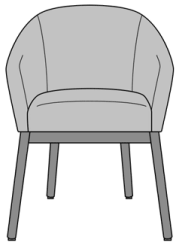

kwalu.

Sciara Café

Sciara Café Chair
Model: SCIA1111
24W 24.75D 33H
25AH

Sciara Café Chair, with
Visible Cleanout
Model: SCIA1211
24W 24.75D 33H
25AH