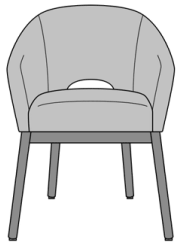

kwalu.

Sciara Café

Sciara Café Chair
Model: SCIA1111
24W 24.75D 33H
25AH

Sciara Café Chair, with
Visible Cleanout
Model: SCIA1211
24W 24.75D 33H
25AH