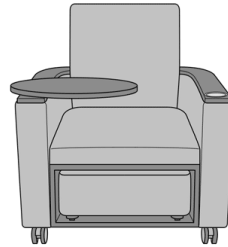

1
With Tablet Table on Right Arm

2
Without Tablet Table

3
With Tablet Table on Left Arm

Cup Holder Option

***A**
With Cup Holder on Left Arm

B
Without Cup Holder

***C**
With Cup Holder on Right Arm

Ottoman (Optional)

OM
Ottoman fits with open storage

Note

* Arm width / Overall width dimension will increase.
Tablet Table and Cup Holder cannot be placed in the same arm.

Product Statement of Line Images

Sassari Motorized Chair,
Square Back, Arm Caps,
Tablet Table Right, Cup
Holder Left
Model: SSRMJA1A
34W 33.5D 38H
25.5AH

Sassari Motorized Chair,
Square Back, without Arm
Caps, Tablet Table Right, Cup
Holder Left
Model: SSRMJB1A
34W 33.5D 38H
25.5AH

Sassari Chair & Ottoman,
Square Back, Open Storage,
Arm Caps, Table Right, Cup
Holder Left
Model: SARJ2A1AOM
34W 31D 38H
25.5AH