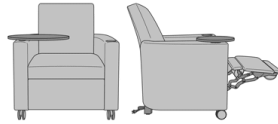

Sassari Tablet

Sassari Motorized Chair,
Square Back, Arm Caps,
Tablet Table Right, Cup
Holder Left
Model: SSRMJA1A
34W 33.5D 38H
25.5AH

Sassari Motorized Chair,
Square Back, without Arm
Caps, Tablet Table Right,
Cup Holder Left
Model: SSRMJB1A
34W 33.5D 38H
25.5AH