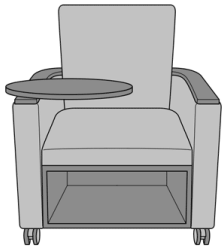

kwalu.

Sassari Lounge

Sassari Chair, Flared Back,
Open Storage, Arm Caps,
Tablet Table Right
Model: SARK2A1B
32W 31D 38H
25.5AH