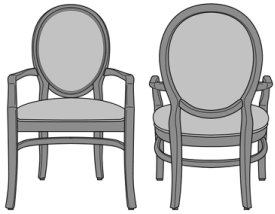

kwalu.

San Michelle Dining

San Michelle Dining Chair
Model: 2054D
23.5W 26.5D 39H
25.5AH

San Michelle Side Chair,
Armless
Model: 2055D
22W 26.5D 39H