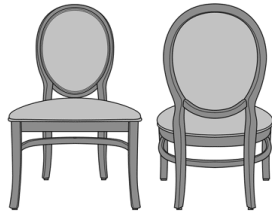

kwalu.

San Michelle Dining

San Michelle Dining Chair
Model: 2054D
23.5W 26.5D 39H
25.5AH

San Michelle Side Chair,
Armless
Model: 2055D
22W 26.5D 39H