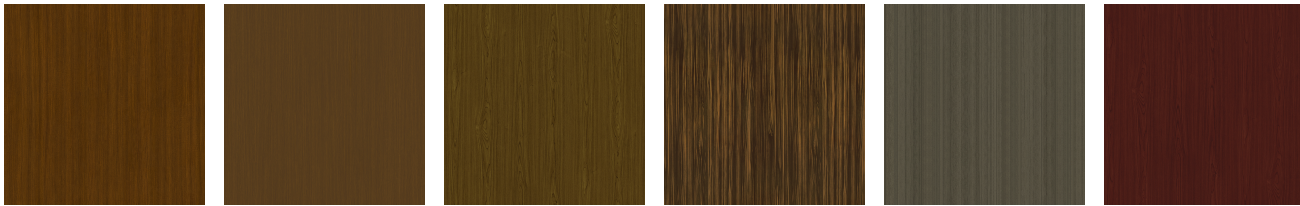

English Chestnut

Northern Walnut

American Walnut

Golden Ebony

Silver Ash

African
Mahogany