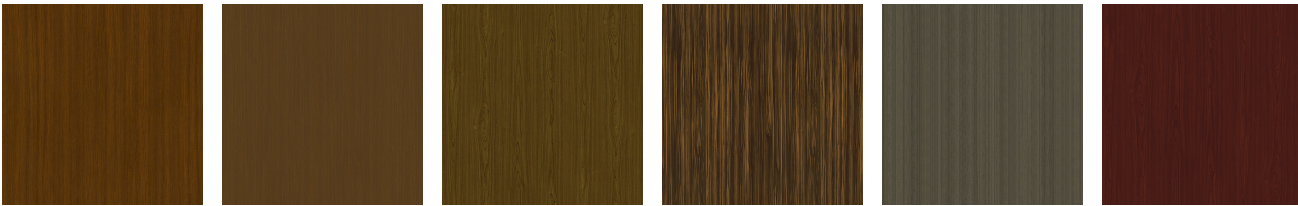

English Chestnut

Northern Walnut

American Walnut

Golden Ebony

Silver Ash

African
Mahogany