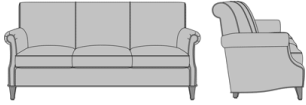

## Rometta Lounge

Rometta Sofa, Swooped Base, without Nail Head Detail  
Model: RLN31A  
80W 34.5D 37H  
25AH

Rometta Sofa, Swooped Base, Nail Head Detail Arms  
Model: RLN31B  
80W 34.5D 37H  
25AH

Rometta Sofa, Straight Base, without Nail Head Detail  
Model: RLN32A  
80W 34.5D 37H  
25AH

Rometta Sofa, Straight Base, Nail Head Detail Arms  
Model: RLN32B  
80W 34.5D 37H  
25AH