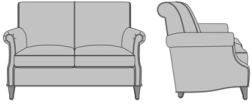

## Rometta Lounge

Rometta Love Seat,  
Swooped Base, without Nail  
Head Detail  
Model: RLN21A  
58W 34.5D 37H  
25AH

Rometta Love Seat,  
Swooped Base, Nail Head  
Detail Arms  
Model: RLN21B  
58W 34.5D 37H  
25AH

Rometta Love Seat, Straight  
Base, without Nail Head  
Detail  
Model: RLN22A  
58W 34.5D 37H  
25AH

Rometta Love Seat, Straight  
Base, Nail Head Detail Arms  
Model: RLN22B  
58W 34.5D 37H  
25AH