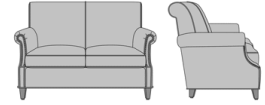

## Rometta Lounge

Rometta Love Seat,  
Swooped Base, without Nail  
Head Detail  
Model: RLN21A  
58W 34.5D 37H  
25AH

Rometta Love Seat,  
Swooped Base, Nail Head  
Detail Arms  
Model: RLN21B  
58W 34.5D 37H  
25AH

Rometta Love Seat, Straight  
Base, without Nail Head  
Detail  
Model: RLN22A  
58W 34.5D 37H  
25AH

Rometta Love Seat, Straight  
Base, Nail Head Detail Arms  
Model: RLN22B  
58W 34.5D 37H  
25AH