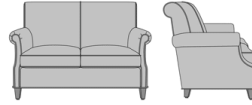

## Rometta Lounge

Rometta Love Seat,  
Swooped Base, without Nail  
Head Detail  
Model: RLN21A  
58W 34.5D 37H  
25AH

Rometta Love Seat,  
Swooped Base, Nail Head  
Detail Arms  
Model: RLN21B  
58W 34.5D 37H  
25AH

Rometta Love Seat, Straight  
Base, without Nail Head  
Detail  
Model: RLN22A  
58W 34.5D 37H  
25AH

Rometta Love Seat, Straight  
Base, Nail Head Detail Arms  
Model: RLN22B  
58W 34.5D 37H  
25AH