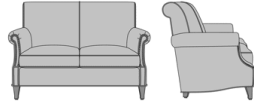

## Rometta Lounge

Rometta Love Seat,  
Swooped Base, without Nail  
Head Detail  
Model: RLN21A  
58W 34.5D 37H  
25AH

Rometta Love Seat,  
Swooped Base, Nail Head  
Detail Arms  
Model: RLN21B  
58W 34.5D 37H  
25AH

Rometta Love Seat, Straight  
Base, without Nail Head  
Detail  
Model: RLN22A  
58W 34.5D 37H  
25AH

Rometta Love Seat, Straight  
Base, Nail Head Detail Arms  
Model: RLN22B  
58W 34.5D 37H  
25AH