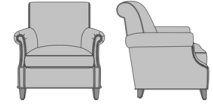

Kwalu Features

Product Dimensions and Specs

Overall	36W 34.5D 37H
Seat	22W 20D 19.5H
Arm	25H
Wt.	78 lbs
Wt. Capacity	350 lbs

Product Configurations

Rometta Collection	RLNXXX		
Number of Seats	 1 Lounge Chair - One Seater	 2 Love Seat - Two Seater	 3 Sofa - Three Seater
Base Shape	 1 Swooped	 2 Straight	
Nail Head Trim Option	 A No Nail Head	 *B Nail Head Arms	

Note * Nail Head selection to be placed when ordering

Product Statement of Line Images

Rometta Lounge Chair,
Swooped Base, without Nail
Head Detail
Model: RLN11A
36W 34.5D 37H
25AH

Rometta Lounge Chair,
Swooped Base, Nail Head
Detail Arms
Model: RLN11B
36W 34.5D 37H
25AH

Rometta Lounge Chair,
Straight Base, without Nail
Head Detail
Model: RLN12A
36W 34.5D 37H
25AH

Rometta Lounge Chair,
Straight Base, Nail Head
Detail Arms
Model: RLN12B
36W 34.5D 37H
25AH

Rometta Love Seat, Swooped
Base, without Nail Head Detail
Model: RLN21A
58W 34.5D 37H
25AH