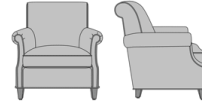

Kwalu Features

Product Dimensions and Specs

Overall	36W 34.5D 37H
Seat	22W 20D 19.5H
Arm	25H
Wt.	78 lbs
Wt. Capacity	350 lbs

Product Configurations

Rometta Collection	RLNXXX		
Number of Seats	 1 Lounge Chair - One Seater	 2 Love Seat - Two Seater	 3 Sofa - Three Seater
Base Shape	 1 Swooped	 2 Straight	
Nail Head Trim Option	 A No Nail Head	 *B Nail Head Arms	

Note * Nail Head selection to be placed when ordering

Product Statement of Line Images

Rometta Lounge Chair,
Swooped Base, without Nail
Head Detail
Model: RLN11A
36W 34.5D 37H
25AH

Rometta Lounge Chair,
Swooped Base, Nail Head
Detail Arms
Model: RLN11B
36W 34.5D 37H
25AH

Rometta Lounge Chair,
Straight Base, without Nail
Head Detail
Model: RLN12A
36W 34.5D 37H
25AH

Rometta Lounge Chair,
Straight Base, Nail Head
Detail Arms
Model: RLN12B
36W 34.5D 37H
25AH

Rometta Love Seat, Swooped
Base, without Nail Head Detail
Model: RLN21A
58W 34.5D 37H
25AH