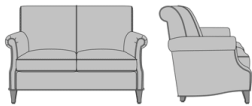

Kwalu Features

Product Dimensions and Specs

Overall	36W 34.5D 37H
Seat	22W 20D 19.5H
Arm	25H
Wt.	78 lbs
Wt. Capacity	350 lbs

Product Configurations

Rometta Collection	RLNXXX		
Number of Seats	 1 Lounge Chair - One Seater	 2 Love Seat - Two Seater	 3 Sofa - Three Seater
Base Shape	 1 Swooped	 2 Straight	
Nail Head Trim Option	 A No Nail Head	 *B Nail Head Arms	

Note * Nail Head selection to be placed when ordering

Product Statement of Line Images

Rometta Lounge Chair,
Swooped Base, without Nail
Head Detail
Model: RLN11A
36W 34.5D 37H
25AH

Rometta Lounge Chair,
Swooped Base, Nail Head
Detail Arms
Model: RLN11B
36W 34.5D 37H
25AH

Rometta Lounge Chair,
Straight Base, without Nail
Head Detail
Model: RLN12A
36W 34.5D 37H
25AH

Rometta Lounge Chair,
Straight Base, Nail Head
Detail Arms
Model: RLN12B
36W 34.5D 37H
25AH

Rometta Love Seat, Swooped
Base, without Nail Head Detail
Model: RLN21A
58W 34.5D 37H
25AH