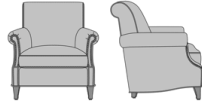

Kwalu Features

Product Dimensions and Specs

Overall	36W 34.5D 37H
Seat	22W 20D 19.5H
Arm	25H
Wt.	78 lbs
Wt. Capacity	350 lbs

Product Configurations

Rometta Collection	RLNXXX		
Number of Seats	 1 Lounge Chair - One Seater	 2 Love Seat - Two Seater	 3 Sofa - Three Seater
Base Shape	 1 Swooped	 2 Straight	
Nail Head Trim Option	 A No Nail Head	 *B Nail Head Arms	

Note * Nail Head selection to be placed when ordering

Product Statement of Line Images

Rometta Lounge Chair,
Swooped Base, without Nail
Head Detail
Model: RLN11A
36W 34.5D 37H
25AH

Rometta Lounge Chair,
Swooped Base, Nail Head
Detail Arms
Model: RLN11B
36W 34.5D 37H
25AH