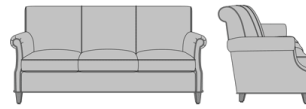

Rometta Love Seat, Straight
Base, without Nail Head Detail
Model: RLN22A
58W 34.5D 37H
25AH

Rometta Sofa, Straight Base,
without Nail Head Detail
Model: RLN32A
80W 34.5D 37H
25AH