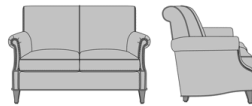

Kwalu Features

Product Dimensions and Specs

Overall	36W 34.5D 37H
Seat	22W 20D 19.5H
Arm	25H
Wt.	78 lbs
Wt. Capacity	350 lbs

Product Configurations

Rometta Collection	RLNXXX		
Number of Seats	 1 Lounge Chair - One Seater	 2 Love Seat - Two Seater	 3 Sofa - Three Seater
Base Shape	 1 Swooped	 2 Straight	
Nail Head Trim Option	 A No Nail Head	 *B Nail Head Arms	

Note * Nail Head selection to be placed when ordering

Product Statement of Line Images

Rometta Lounge Chair,
Swooped Base, without Nail
Head Detail
Model: RLN11A
36W 34.5D 37H
25AH

Rometta Lounge Chair,
Swooped Base, Nail Head
Detail Arms
Model: RLN11B
36W 34.5D 37H
25AH

Rometta Lounge Chair,
Straight Base, without Nail
Head Detail
Model: RLN12A
36W 34.5D 37H
25AH

Rometta Lounge Chair,
Straight Base, Nail Head
Detail Arms
Model: RLN12B
36W 34.5D 37H
25AH

Rometta Love Seat, Swooped
Base, without Nail Head Detail
Model: RLN21A
58W 34.5D 37H
25AH