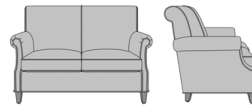

Kwalu Features

Product Dimensions and Specs

Overall	36W 34.5D 37H
Seat	22W 20D 19.5H
Arm	25H
Wt.	78 lbs
Wt. Capacity	350 lbs

Product Configurations

Rometta Collection	RLNXXX		
Number of Seats	 1 Lounge Chair - One Seater	 2 Love Seat - Two Seater	 3 Sofa - Three Seater
Base Shape	 1 Swooped	 2 Straight	
Nail Head Trim Option	 A No Nail Head	 *B Nail Head Arms	

Note * Nail Head selection to be placed when ordering

Product Statement of Line Images

Rometta Lounge Chair,
Swooped Base, without Nail
Head Detail
Model: RLN11A
36W 34.5D 37H
25AH

Rometta Lounge Chair,
Swooped Base, Nail Head
Detail Arms
Model: RLN11B
36W 34.5D 37H
25AH

Rometta Lounge Chair,
Straight Base, without Nail
Head Detail
Model: RLN12A
36W 34.5D 37H
25AH

Rometta Lounge Chair,
Straight Base, Nail Head
Detail Arms
Model: RLN12B
36W 34.5D 37H
25AH

Rometta Love Seat, Swooped
Base, without Nail Head Detail
Model: RLN21A
58W 34.5D 37H
25AH

Rometta Love Seat, Swooped
Base, Nail Head Detail Arms
Model: RLN21B
58W 34.5D 37H
25AH

Rometta Love Seat, Straight
Base, without Nail Head Detail
Model: RLN22A
58W 34.5D 37H
25AH

Rometta Love Seat, Straight
Base, Nail Head Detail Arms
Model: RLN22B
58W 34.5D 37H
25AH