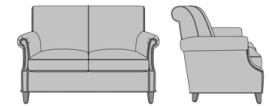

Kwalu Features

Product Dimensions and Specs

Overall	36W 34.5D 37H
Seat	22W 20D 19.5H
Arm	25H
Wt.	78 lbs
Wt. Capacity	350 lbs

Product Configurations

Rometta Collection	RLNXXX		
Number of Seats	 1 Lounge Chair - One Seater	 2 Love Seat - Two Seater	 3 Sofa - Three Seater
Base Shape	 1 Swooped	 2 Straight	
Nail Head Trim Option	 A No Nail Head	 *B Nail Head Arms	

Note * Nail Head selection to be placed when ordering

Product Statement of Line Images

Rometta Lounge Chair,
Swooped Base, without Nail
Head Detail
Model: RLN11A
36W 34.5D 37H
25AH

Rometta Lounge Chair,
Swooped Base, Nail Head
Detail Arms
Model: RLN11B
36W 34.5D 37H
25AH

Rometta Lounge Chair,
Straight Base, without Nail
Head Detail
Model: RLN12A
36W 34.5D 37H
25AH

Rometta Lounge Chair,
Straight Base, Nail Head
Detail Arms
Model: RLN12B
36W 34.5D 37H
25AH

Rometta Love Seat, Swooped
Base, without Nail Head Detail
Model: RLN21A
58W 34.5D 37H
25AH

Rometta Love Seat, Swooped
Base, Nail Head Detail Arms
Model: RLN21B
58W 34.5D 37H
25AH

Rometta Love Seat, Straight
Base, without Nail Head Detail
Model: RLN22A
58W 34.5D 37H
25AH

Rometta Love Seat, Straight
Base, Nail Head Detail Arms
Model: RLN22B
58W 34.5D 37H
25AH