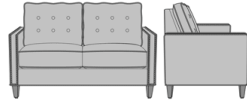

## Rivara Lounge

Rivara Love Seat, without Nail Head Detail  
Model: RIV21  
59.5W 31.5D 35.5H  
25AH

Rivara Love Seat, Nail Head Detail Front & Back Arms  
Model: RIV22  
59.5W 31.5D 35.5H  
25AH

Rivara Love Seat, Nail Head Detail Front, Top, & Back Arms  
Model: RIV23  
59.5W 31.5D 35.5H  
25AH

Rivara Love Seat, Wide, without Nail Head Detail  
Model: RIV51  
72W 31.5D 35.5H  
25AH

Rivara Love Seat, Wide, Nail Head Detail Front & Back Arms  
Model: RIV52  
72W 31.5D 35.5H  
25AH

Rivara Love Seat, Wide, Nail Head Detail Front, Top, & Back Arms  
Model: RIV53  
72W 31.5D 35.5H  
25AH