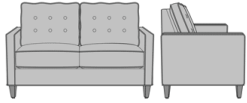

## Rivara Lounge

Rivara Love Seat, without Nail Head Detail  
Model: RIV21  
59.5W 31.5D 35.5H  
25AH

Rivara Love Seat, Nail Head Detail Front & Back Arms  
Model: RIV22  
59.5W 31.5D 35.5H  
25AH

Rivara Love Seat, Nail Head Detail Front, Top, & Back Arms  
Model: RIV23  
59.5W 31.5D 35.5H  
25AH