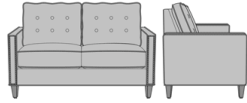

## Rivara Lounge

Rivara Love Seat, without Nail Head Detail  
Model: RIV21  
59.5W 31.5D 35.5H  
25AH

Rivara Love Seat, Nail Head Detail Front & Back Arms  
Model: RIV22  
59.5W 31.5D 35.5H  
25AH

Rivara Love Seat, Nail Head Detail Front, Top, & Back Arms  
Model: RIV23  
59.5W 31.5D 35.5H  
25AH

Rivara Love Seat, Wide, without Nail Head Detail  
Model: RIV51  
72W 31.5D 35.5H  
25AH

Rivara Love Seat, Wide, Nail Head Detail Front & Back Arms  
Model: RIV52  
72W 31.5D 35.5H  
25AH

Rivara Love Seat, Wide, Nail Head Detail Front, Top, & Back Arms  
Model: RIV53  
72W 31.5D 35.5H  
25AH