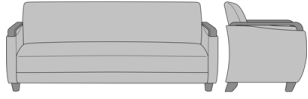

## Ravello Lounge

Ravello Sofa

Model: RV3132H

76.5W 28.75D 35H

23.5AH