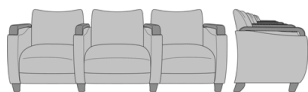

Ravello Multiple

Ravello Tandem, Single-Seater, Curved Arm Shape, Kwalu Arm, Square Back
Model: RVG132HA
31.5W 28.75D 35H
23.5AH

Ravello Tandem, 2-Seater Gang, Curved Arm Shape, Kwalu Arm, Square Back
Model: RVG132HB
59.5W 28.75D 35H
23.5AH

Ravello Tandem, 3-Seater Gang, Curved Arm Shape, Kwalu Arm, Square Back
Model: RVG132HC
87.5W 28.75D 35H
23.5AH

Ravello Tandem, Single-Seater, Curved Arm Shape, Kwalu Arm, Scooped Back
Model: RVG138HA
31.5W 28.75D 35H
23.5AH

Ravello Tandem, 2-Seater Gang, Curved Arm Shape, Kwalu Arm, Scooped Back
Model: RVG138HB
59.5W 28.75D 35H
23.5AH

Ravello Tandem, 3-Seater Gang, Curved Arm Shape, Kwalu Arm, Scooped Back
Model: RVG138HC
87.5W 28.75D 35H
23.5AH