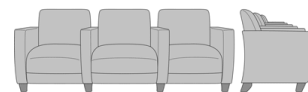

Ravello Tandem, 3-Seater Gang, Straight Arm Shape, Upholstered Arm, Square Back
Model: RVG212HC
94.5W 28.75D 35H
23.5AH