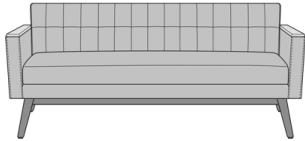

Potenza Love Seat, with Solid
Surface Arm Caps, with
Quilted Stitching
Model: PNZ2B11
49W 31.5D 32H
26AH

Potenza Sofa, with Solid Surface Arm Caps, with Quilted Stitching
Model: PNZ3B11
70W 31.5D 32H
26AH