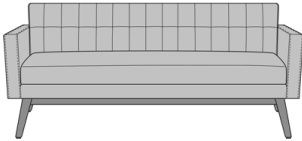

Potenza Love Seat, without
Solid Surface Arm Caps, with
Quilted Stitching
Model: PNZ2A11
49W 31.5D 32H
26AH

Potenza Sofa, without Solid Surface Arm Caps, with Quilted Stitching
Model: PNZ3A11
70W 31.5D 32H
26AH