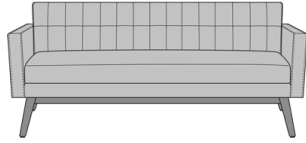

## Potenza Lounge

Potenza Sofa, without Solid Surface Arm Caps, without Quilted Stitching  
Model: PNZ3A01  
70W 31.5D 32H  
26AH

Potenza Sofa, without Solid Surface Arm Caps, with Quilted Stitching  
Model: PNZ3A11  
70W 31.5D 32H  
26AH

Potenza Sofa, with Solid Surface Arm Caps, without Quilted Stitching  
Model: PNZ3B01  
70W 31.5D 32H  
26AH

Potenza Sofa, with Solid Surface Arm Caps, with Quilted Stitching  
Model: PNZ3B11  
70W 31.5D 32H  
26AH