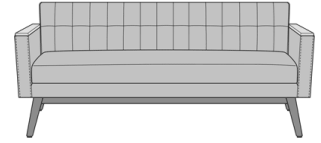

## Potenza Lounge

Potenza Sofa, without Solid Surface Arm Caps, without Quilted Stitching  
Model: PNZ3A01  
70W 31.5D 32H  
26AH

Potenza Sofa, without Solid Surface Arm Caps, with Quilted Stitching  
Model: PNZ3A11  
70W 31.5D 32H  
26AH

Potenza Sofa, with Solid Surface Arm Caps, without Quilted Stitching  
Model: PNZ3B01  
70W 31.5D 32H  
26AH

Potenza Sofa, with Solid Surface Arm Caps, with Quilted Stitching  
Model: PNZ3B11  
70W 31.5D 32H  
26AH