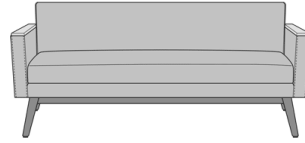

## Potenza Lounge

Potenza Sofa, without Solid Surface Arm Caps, without Quilted Stitching  
Model: PNZ3A01  
70W 31.5D 32H  
26AH

Potenza Sofa, without Solid Surface Arm Caps, with Quilted Stitching  
Model: PNZ3A11  
70W 31.5D 32H  
26AH

Potenza Sofa, with Solid Surface Arm Caps, without Quilted Stitching  
Model: PNZ3B01  
70W 31.5D 32H  
26AH

Potenza Sofa, with Solid Surface Arm Caps, with Quilted Stitching  
Model: PNZ3B11  
70W 31.5D 32H  
26AH