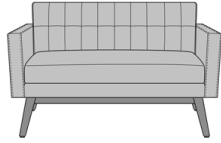

Potenza Lounge

Potenza Love Seat, without
Solid Surface Arm Caps,
without Quilted Stitching
Model: PNZ2A01
49W 31.5D 32H
26AH

Potenza Love Seat, without
Solid Surface Arm Caps, with
Quilted Stitching
Model: PNZ2A11
49W 31.5D 32H
26AH

Potenza Love Seat, with
Solid Surface Arm Caps,
without Quilted Stitching
Model: PNZ2B01
49W 31.5D 32H
26AH

Potenza Love Seat, with
Solid Surface Arm Caps, with
Quilted Stitching
Model: PNZ2B11
49W 31.5D 32H
26AH