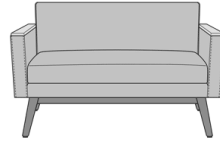

Potenza Lounge

Potenza Love Seat, without
Solid Surface Arm Caps,
without Quilted Stitching
Model: PNZ2A01
49W 31.5D 32H
26AH

Potenza Love Seat, without
Solid Surface Arm Caps, with
Quilted Stitching
Model: PNZ2A11
49W 31.5D 32H
26AH

Potenza Love Seat, with
Solid Surface Arm Caps,
without Quilted Stitching
Model: PNZ2B01
49W 31.5D 32H
26AH

Potenza Love Seat, with
Solid Surface Arm Caps, with
Quilted Stitching
Model: PNZ2B11
49W 31.5D 32H
26AH