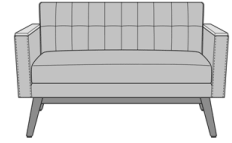

Potenza Lounge

Potenza Love Seat, without
Solid Surface Arm Caps,
without Quilted Stitching
Model: PNZ2A01
49W 31.5D 32H
26AH

Potenza Love Seat, without
Solid Surface Arm Caps, with
Quilted Stitching
Model: PNZ2A11
49W 31.5D 32H
26AH

Potenza Love Seat, with
Solid Surface Arm Caps,
without Quilted Stitching
Model: PNZ2B01
49W 31.5D 32H
26AH

Potenza Love Seat, with
Solid Surface Arm Caps, with
Quilted Stitching
Model: PNZ2B11
49W 31.5D 32H
26AH