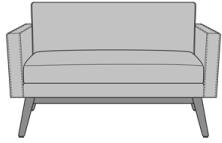

Potenza Lounge

Potenza Love Seat, without
Solid Surface Arm Caps,
without Quilted Stitching
Model: PNZ2A01
49W 31.5D 32H
26AH

Potenza Love Seat, without
Solid Surface Arm Caps, with
Quilted Stitching
Model: PNZ2A11
49W 31.5D 32H
26AH

Potenza Love Seat, with
Solid Surface Arm Caps,
without Quilted Stitching
Model: PNZ2B01
49W 31.5D 32H
26AH

Potenza Love Seat, with
Solid Surface Arm Caps, with
Quilted Stitching
Model: PNZ2B11
49W 31.5D 32H
26AH