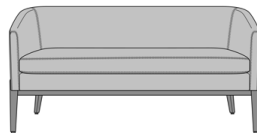

Pisa Lounge

Pisa Love Seat, with Pillows, without Channel Stitching Fixed Seat
Model: PISA2A1AFS
60W 31D 35H
26AH

Pisa Love Seat, Loose Seat Cushion
Model: PISA2A1ALS
60W 31D 35H
26AH

Pisa Love Seat, with Pillows, with Channel Stitching Fixed Seat
Model: PISA2A2AFS
60W 31D 35H
26AH

Pisa Love Seat, Loose Seat Cushion, with Pillows, with Channel Stitching
Model: PISA2A2ALS
60W 31D 35H
26AH

Pisa Love Seat, without Pillows, without Channel Stitching Fixed Seat
Model: PISA2B1AFS
60W 26D 30H
26AH

Pisa Love Seat, Loose Seat Cushion, without Pillows, without Channel Stitching
Model: PISA2B1ALS
60W 26D 30H
26AH

Pisa Love Seat, without Pillows, with Channel Stitching Fixed Seat
Model: PISA2B2AFS
60W 26D 30H
26AH

Pisa Love Seat, Loose Seat Cushion, without Pillows, without Channel Stitching
Model: PISA2B2ALS
60W 26D 30H
26AH