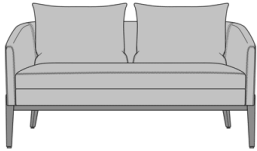

Pisa Lounge

Pisa Love Seat, with Pillows, without Channel Stitching Fixed Seat
Model: PISA2A1AFS
60W 31D 35H
26AH

Pisa Love Seat, Loose Seat Cushion
Model: PISA2A1ALS
60W 31D 35H
26AH

Pisa Love Seat, with Pillows, with Channel Stitching Fixed Seat
Model: PISA2A2AFS
60W 31D 35H
26AH

Pisa Love Seat, Loose Seat Cushion, with Pillows, with Channel Stitching
Model: PISA2A2ALS
60W 31D 35H
26AH

Pisa Love Seat, without Pillows, without Channel Stitching Fixed Seat
Model: PISA2B1AFS
60W 26D 30H
26AH

Pisa Love Seat, Loose Seat Cushion, without Pillows, without Channel Stitching
Model: PISA2B1ALS
60W 26D 30H
26AH

Pisa Love Seat, without Pillows, with Channel Stitching Fixed Seat
Model: PISA2B2AFS
60W 26D 30H
26AH

Pisa Love Seat, Loose Seat Cushion, without Pillows, without Channel Stitching
Model: PISA2B2ALS
60W 26D 30H
26AH