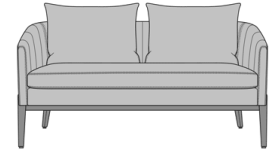

Pisa Lounge

Pisa Love Seat, with Pillows, without Channel Stitching Fixed Seat
Model: PISA2A1AFS
60W 31D 35H
26AH

Pisa Love Seat, Loose Seat Cushion
Model: PISA2A1ALS
60W 31D 35H
26AH

Pisa Love Seat, with Pillows, with Channel Stitching Fixed Seat
Model: PISA2A2AFS
60W 31D 35H
26AH

Pisa Love Seat, Loose Seat Cushion, with Pillows, with Channel Stitching
Model: PISA2A2ALS
60W 31D 35H
26AH

Pisa Love Seat, without Pillows, without Channel Stitching Fixed Seat
Model: PISA2B1AFS
60W 26D 30H
26AH

Pisa Love Seat, Loose Seat Cushion, without Pillows, without Channel Stitching
Model: PISA2B1ALS
60W 26D 30H
26AH

Pisa Love Seat, without Pillows, with Channel Stitching Fixed Seat
Model: PISA2B2AFS
60W 26D 30H
26AH

Pisa Love Seat, Loose Seat Cushion, without Pillows, without Channel Stitching
Model: PISA2B2ALS
60W 26D 30H
26AH