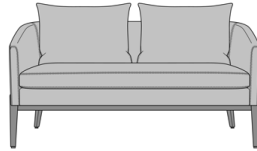

Pisa Lounge

Pisa Love Seat, with Pillows, without Channel Stitching Fixed Seat
Model: PISA2A1AFS
60W 31D 35H
26AH

Pisa Love Seat, Loose Seat Cushion
Model: PISA2A1ALS
60W 31D 35H
26AH

Pisa Love Seat, with Pillows, with Channel Stitching Fixed Seat
Model: PISA2A2AFS
60W 31D 35H
26AH

Pisa Love Seat, Loose Seat Cushion, with Pillows, with Channel Stitching
Model: PISA2A2ALS
60W 31D 35H
26AH

Pisa Love Seat, without Pillows, without Channel Stitching Fixed Seat
Model: PISA2B1AFS
60W 26D 30H
26AH

Pisa Love Seat, Loose Seat Cushion, without Pillows, without Channel Stitching
Model: PISA2B1ALS
60W 26D 30H
26AH

Pisa Love Seat, without Pillows, with Channel Stitching Fixed Seat
Model: PISA2B2AFS
60W 26D 30H
26AH

Pisa Love Seat, Loose Seat Cushion, without Pillows, without Channel Stitching
Model: PISA2B2ALS
60W 26D 30H
26AH