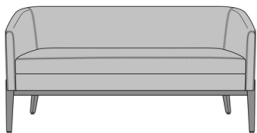

Pisa Lounge

Pisa Love Seat, with Pillows, without Channel Stitching Fixed Seat
Model: PISA2A1AFS
60W 31D 35H
26AH

Pisa Love Seat, Loose Seat Cushion
Model: PISA2A1ALS
60W 31D 35H
26AH

Pisa Love Seat, with Pillows, with Channel Stitching Fixed Seat
Model: PISA2A2AFS
60W 31D 35H
26AH

Pisa Love Seat, Loose Seat Cushion, with Pillows, with Channel Stitching
Model: PISA2A2ALS
60W 31D 35H
26AH

Pisa Love Seat, without Pillows, without Channel Stitching Fixed Seat
Model: PISA2B1AFS
60W 26D 30H
26AH

Pisa Love Seat, Loose Seat Cushion, without Pillows, without Channel Stitching
Model: PISA2B1ALS
60W 26D 30H
26AH

Pisa Love Seat, without Pillows, with Channel Stitching Fixed Seat
Model: PISA2B2AFS
60W 26D 30H
26AH

Pisa Love Seat, Loose Seat Cushion, without Pillows, without Channel Stitching
Model: PISA2B2ALS
60W 26D 30H
26AH