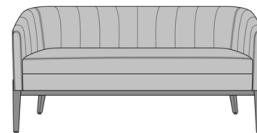

Pisa Lounge

Pisa Love Seat, with Pillows, without Channel Stitching Fixed Seat
Model: PISA2A1AFS
60W 31D 35H
26AH

Pisa Love Seat, Loose Seat Cushion
Model: PISA2A1ALS
60W 31D 35H
26AH

Pisa Love Seat, with Pillows, with Channel Stitching Fixed Seat
Model: PISA2A2AFS
60W 31D 35H
26AH

Pisa Love Seat, Loose Seat Cushion, with Pillows, with Channel Stitching
Model: PISA2A2ALS
60W 31D 35H
26AH

Pisa Love Seat, without Pillows, without Channel Stitching Fixed Seat
Model: PISA2B1AFS
60W 26D 30H
26AH

Pisa Love Seat, Loose Seat Cushion, without Pillows, without Channel Stitching
Model: PISA2B1ALS
60W 26D 30H
26AH

Pisa Love Seat, without Pillows, with Channel Stitching Fixed Seat
Model: PISA2B2AFS
60W 26D 30H
26AH

Pisa Love Seat, Loose Seat Cushion, without Pillows, without Channel Stitching
Model: PISA2B2ALS
60W 26D 30H
26AH