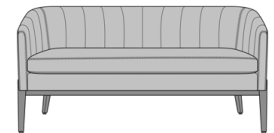

Pisa Lounge

Pisa Love Seat, with Pillows, without Channel Stitching Fixed Seat
Model: PISA2A1AFS
60W 31D 35H
26AH

Pisa Love Seat, Loose Seat Cushion
Model: PISA2A1ALS
60W 31D 35H
26AH

Pisa Love Seat, with Pillows, with Channel Stitching Fixed Seat
Model: PISA2A2AFS
60W 31D 35H
26AH

Pisa Love Seat, Loose Seat Cushion, with Pillows, with Channel Stitching
Model: PISA2A2ALS
60W 31D 35H
26AH

Pisa Love Seat, without Pillows, without Channel Stitching Fixed Seat
Model: PISA2B1AFS
60W 26D 30H
26AH

Pisa Love Seat, Loose Seat Cushion, without Pillows, without Channel Stitching
Model: PISA2B1ALS
60W 26D 30H
26AH

Pisa Love Seat, without Pillows, with Channel Stitching Fixed Seat
Model: PISA2B2AFS
60W 26D 30H
26AH