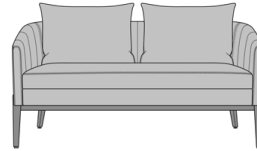

Pisa Lounge

Pisa Love Seat, with Pillows, without Channel Stitching Fixed Seat
Model: PISA2A1AFS
60W 31D 35H
26AH

Pisa Love Seat, Loose Seat Cushion
Model: PISA2A1ALS
60W 31D 35H
26AH

Pisa Love Seat, with Pillows, with Channel Stitching Fixed Seat
Model: PISA2A2AFS
60W 31D 35H
26AH

Pisa Love Seat, Loose Seat Cushion, with Pillows, with Channel Stitching
Model: PISA2A2ALS
60W 31D 35H
26AH

Pisa Love Seat, without Pillows, without Channel Stitching Fixed Seat
Model: PISA2B1AFS
60W 26D 30H
26AH

Pisa Love Seat, Loose Seat Cushion, without Pillows, without Channel Stitching
Model: PISA2B1ALS
60W 26D 30H
26AH

Pisa Love Seat, without Pillows, with Channel Stitching Fixed Seat
Model: PISA2B2AFS
60W 26D 30H
26AH

Pisa Love Seat, Loose Seat Cushion, without Pillows, without Channel Stitching
Model: PISA2B2ALS
60W 26D 30H
26AH