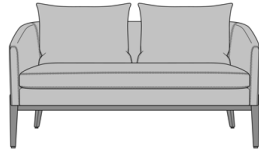

Pisa Lounge Chair, Loose
Seat Cushion, without Pillows,
without Channel Stitching
Model: PISA1B1ALS
29W 26D 30H
26AH

Pisa Love Seat, Loose Seat
Cushion
Model: PISA2A1ALS
60W 31D 35H
26AH