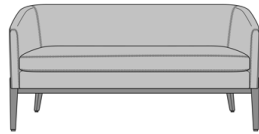

Pisa Lounge Chair, without
Pillows, without Channel
Stitching Fixed Seat
Model: PISA1B1AFS
29W 26D 30H
26AH

Pisa Lounge Chair, Loose
Seat Cushion, without Pillows,
without Channel Stitching
Model: PISA1B1ALS
29W 26D 30H
26AH

Pisa Lounge Chair, without
Pillows, with Channel Stitching
Fixed Seat
Model: PISA1B2AFS
29W 26D 30H
26AH

Pisa Lounge Chair, Loose
Seat Cushion, without Pillows,
without Channel Stitching
Model: PISA1B2ALS
29W 26D 30H
26AH

Pisa Love Seat, with Pillows,
without Channel Stitching
Fixed Seat
Model: PISA2A1AFS
60W 31D 35H
26AH

Pisa Love Seat, Loose Seat
Cushion
Model: PISA2A1ALS
60W 31D 35H
26AH

Pisa Love Seat, with Pillows,
with Channel Stitching Fixed
Seat
Model: PISA2A2AFS
60W 31D 35H
26AH

Pisa Love Seat, Loose Seat
Cushion, with Pillows, with
Channel Stitching
Model: PISA2A2ALS
60W 31D 35H
26AH

Pisa Love Seat, without
Pillows, without Channel
Stitching Fixed Seat
Model: PISA2B1AFS
60W 26D 30H
26AH