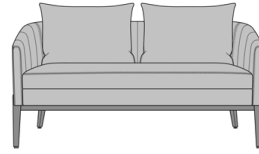

Pisa Lounge Chair, with
Pillows, with Channel Stitching
Fixed Seat
Model: PISA1A2AFS
29W 31D 35H
26AH

Pisa Lounge Chair, Loose
Seat Cushion, with Pillows,
with Channel Stitching
Model: PISA1A2ALS
29W 31D 35H
26AH

Pisa Lounge Chair, without
Pillows, without Channel
Stitching Fixed Seat
Model: PISA1B1AFS
29W 26D 30H
26AH

Pisa Lounge Chair, Loose
Seat Cushion, without Pillows,
without Channel Stitching
Model: PISA1B1ALS
29W 26D 30H
26AH

Pisa Lounge Chair, without
Pillows, with Channel Stitching
Fixed Seat
Model: PISA1B2AFS
29W 26D 30H
26AH

Pisa Lounge Chair, Loose
Seat Cushion, without Pillows,
without Channel Stitching
Model: PISA1B2ALS
29W 26D 30H
26AH

Pisa Love Seat, with Pillows,
without Channel Stitching
Fixed Seat
Model: PISA2A1AFS
60W 31D 35H
26AH

Pisa Love Seat, Loose Seat
Cushion
Model: PISA2A1ALS
60W 31D 35H
26AH

Pisa Love Seat, with Pillows,
with Channel Stitching Fixed
Seat
Model: PISA2A2AFS
60W 31D 35H
26AH