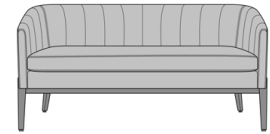

Pisa Lounge Chair, without
Pillows, with Channel Stitching
Fixed Seat
Model: PISA1B2AFS
29W 26D 30H
26AH

Pisa Lounge Chair, Loose
Seat Cushion, without Pillows,
without Channel Stitching
Model: PISA1B2ALS
29W 26D 30H
26AH

Pisa Love Seat, with Pillows,
without Channel Stitching
Fixed Seat
Model: PISA2A1AFS
60W 31D 35H
26AH

Pisa Love Seat, Loose Seat
Cushion
Model: PISA2A1ALS
60W 31D 35H
26AH

Pisa Love Seat, with Pillows,
with Channel Stitching Fixed
Seat
Model: PISA2A2AFS
60W 31D 35H
26AH

Pisa Love Seat, Loose Seat
Cushion, with Pillows, with
Channel Stitching
Model: PISA2A2ALS
60W 31D 35H
26AH

Pisa Love Seat, without
Pillows, without Channel
Stitching Fixed Seat
Model: PISA2B1AFS
60W 26D 30H
26AH

Pisa Love Seat, Loose Seat
Cushion, without Pillows,
without Channel Stitching
Model: PISA2B1ALS
60W 26D 30H
26AH

Pisa Love Seat, without
Pillows, with Channel Stitching
Fixed Seat
Model: PISA2B2AFS
60W 26D 30H
26AH