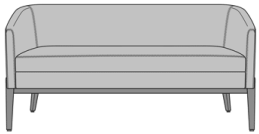

Pisa Lounge Chair, without
Pillows, without Channel
Stitching Fixed Seat
Model: PISA1B1AFS
29W 26D 30H
26AH

Pisa Lounge Chair, Loose
Seat Cushion, without Pillows,
without Channel Stitching
Model: PISA1B1ALS
29W 26D 30H
26AH

Pisa Lounge Chair, without
Pillows, with Channel Stitching
Fixed Seat
Model: PISA1B2AFS
29W 26D 30H
26AH

Pisa Lounge Chair, Loose
Seat Cushion, without Pillows,
without Channel Stitching
Model: PISA1B2ALS
29W 26D 30H
26AH

Pisa Love Seat, with Pillows,
without Channel Stitching
Fixed Seat
Model: PISA2A1AFS
60W 31D 35H
26AH

Pisa Love Seat, Loose Seat
Cushion
Model: PISA2A1ALS
60W 31D 35H
26AH

Pisa Love Seat, with Pillows,
with Channel Stitching Fixed
Seat
Model: PISA2A2AFS
60W 31D 35H
26AH

Pisa Love Seat, Loose Seat
Cushion, with Pillows, with
Channel Stitching
Model: PISA2A2ALS
60W 31D 35H
26AH

Pisa Love Seat, without
Pillows, without Channel
Stitching Fixed Seat
Model: PISA2B1AFS
60W 26D 30H
26AH