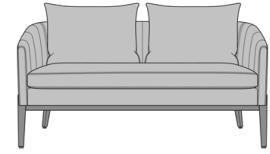

Pisa Lounge Chair, with
Pillows, with Channel Stitching
Fixed Seat
Model: PISA1A2AFS
29W 31D 35H
26AH

Pisa Lounge Chair, Loose
Seat Cushion, with Pillows,
with Channel Stitching
Model: PISA1A2ALS
29W 31D 35H
26AH

Pisa Lounge Chair, without
Pillows, without Channel
Stitching Fixed Seat
Model: PISA1B1AFS
29W 26D 30H
26AH

Pisa Lounge Chair, Loose
Seat Cushion, without Pillows,
without Channel Stitching
Model: PISA1B1ALS
29W 26D 30H
26AH

Pisa Lounge Chair, without
Pillows, with Channel Stitching
Fixed Seat
Model: PISA1B2AFS
29W 26D 30H
26AH

Pisa Lounge Chair, Loose
Seat Cushion, without Pillows,
without Channel Stitching
Model: PISA1B2ALS
29W 26D 30H
26AH

Pisa Love Seat, with Pillows,
without Channel Stitching
Fixed Seat
Model: PISA2A1AFS
60W 31D 35H
26AH

Pisa Love Seat, Loose Seat
Cushion
Model: PISA2A1ALS
60W 31D 35H
26AH

Pisa Love Seat, with Pillows,
with Channel Stitching Fixed
Seat
Model: PISA2A2AFS
60W 31D 35H
26AH