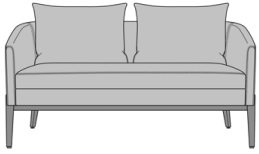

Note

* Overall Depth will be shorter if this option is selected

Product Statement of Line Images

Pisa Lounge Chair, Fixed Seat
Model: PISA1A1AFS
29W 31D 35H
26AH

Pisa Lounge Chair, Loose
Seat Cushion
Model: PISA1A1ALS
29W 31D 35H
26AH

Pisa Lounge Chair, with
Pillows, with Channel Stitching
Fixed Seat
Model: PISA1A2AFS
29W 31D 35H
26AH

Pisa Lounge Chair, Loose
Seat Cushion, with Pillows,
with Channel Stitching
Model: PISA1A2ALS
29W 31D 35H
26AH

Pisa Lounge Chair, without
Pillows, without Channel
Stitching Fixed Seat
Model: PISA1B1AFS
29W 26D 30H
26AH

Pisa Lounge Chair, Loose
Seat Cushion, without Pillows,
without Channel Stitching
Model: PISA1B1ALS
29W 26D 30H
26AH

Pisa Lounge Chair, without
Pillows, with Channel Stitching
Fixed Seat
Model: PISA1B2AFS
29W 26D 30H
26AH

Pisa Lounge Chair, Loose
Seat Cushion, without Pillows,
without Channel Stitching
Model: PISA1B2ALS
29W 26D 30H
26AH