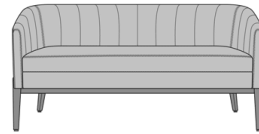

Pisa Love Seat, without
Pillows, with Channel Stitching
Fixed Seat
Model: PISA2B2AFS
60W 26D 30H
26AH