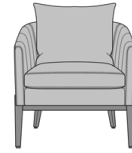

Pisa Lounge

Pisa Lounge Chair, Fixed
Seat
Model: PISA1A1AFS
29W 31D 35H
26AH

Pisa Lounge Chair, Loose
Seat Cushion
Model: PISA1A1ALS
29W 31D 35H
26AH

Pisa Lounge Chair, with
Pillows, with Channel
Stitching Fixed Seat
Model: PISA1A2AFS
29W 31D 35H
26AH

Pisa Lounge Chair, Loose
Seat Cushion, with Pillows,
with Channel Stitching
Model: PISA1A2ALS
29W 31D 35H
26AH

Pisa Lounge Chair, without
Pillows, without Channel
Stitching Fixed Seat
Model: PISA1B1AFS
29W 26D 30H
26AH

Pisa Lounge Chair, Loose
Seat Cushion, without
Pillows, without Channel
Stitching
Model: PISA1B1ALS
29W 26D 30H
26AH

Pisa Lounge Chair, without
Pillows, with Channel
Stitching Fixed Seat
Model: PISA1B2AFS
29W 26D 30H
26AH