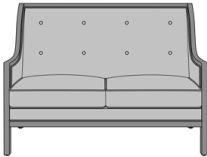

Kwalu Features

Product Dimensions and Specs

Overall	53.5W 32D 42H
Seat	51W 20D 19.5H
Arm	25H
Wt.	125 lbs
Wt. Capacity	525 lbs

Product Configurations

Perletto Collection

PERXXX

Number of Seats

1
Single

2
Love Seat

Arm Height

1
25" Arm Height

Back Style

0
No Buttons

1
With Buttons

Product Statement of Line Images

Perletto Lounge Chair, without
Button Detail
Model: PER110
27W 32D 42H
25AH

Perletto Lounge Chair, with
Button Detail
Model: PER111
27W 32D 42H
25AH

Perletto Love Seat, without
Button Detail
Model: PER210
53.5W 32D 42H
25AH

Perletto Love Seat, with
Button Detail
Model: PER211
53.5W 32D 42H
25AH