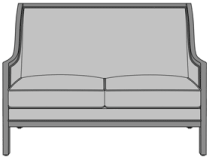

Kwalu Features

Product Dimensions and Specs

Overall	53.5W 32D 42H
Seat	51W 20D 19.5H
Arm	25H
Wt.	125 lbs
Wt. Capacity	525 lbs

Product Configurations

Perletto Collection

PERXXX

Number of Seats

1
Single

2
Love Seat

Arm Height

1
25" Arm Height

Back Style

0
No Buttons

1
With Buttons

Product Statement of Line Images

Perletto Lounge Chair, without
Button Detail
Model: PER110
27W 32D 42H
25AH

Perletto Lounge Chair, with
Button Detail
Model: PER111
27W 32D 42H
25AH

Perletto Love Seat, without
Button Detail
Model: PER210
53.5W 32D 42H
25AH

Perletto Love Seat, with
Button Detail
Model: PER211
53.5W 32D 42H
25AH