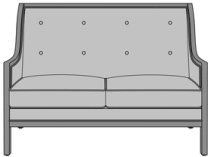

## Product Dimensions and Specs

Overall	27W 32D 42H
Seat	23W 20D 19.5H
Arm	25H
Wt.	87.8 lbs
Wt. Capacity	350 lbs

Product Statement of Line Images

Perletto Lounge Chair, without  
Button Detail  
Model: PER110  
27W 32D 42H  
25AH

Perletto Lounge Chair, with  
Button Detail  
Model: PER111  
27W 32D 42H  
25AH

Perletto Love Seat, without  
Button Detail  
Model: PER210  
53.5W 32D 42H  
25AH