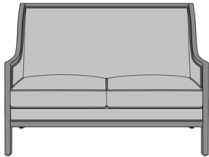

## Product Dimensions and Specs

Overall	27W 32D 42H
Seat	23W 20D 19.5H
Arm	25H
Wt.	87.8 lbs
Wt. Capacity	350 lbs

## Product Configurations

Perletto Collection	PERXXX	
<b>Number of Seats</b>	 <b>1</b> Single	 <b>2</b> Love Seat
<b>Arm Height</b>	 <b>1</b> 25" Arm Height	
<b>Back Style</b>	 <b>0</b> No Buttons	 <b>1</b> With Buttons

Product Statement of Line Images

Perletto Lounge Chair, without  
Button Detail  
Model: PER110  
27W 32D 42H  
25AH

Perletto Lounge Chair, with  
Button Detail  
Model: PER111  
27W 32D 42H  
25AH

Perletto Love Seat, without  
Button Detail  
Model: PER210  
53.5W 32D 42H  
25AH