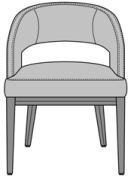

kwalu.

Novara Chair

Novara Chair

Model: NOVA1111

23.5W 24.75D 32H

25AH