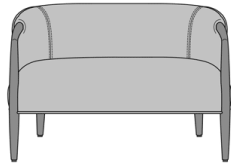

## Montedoro Lounge

Montedoro Love Seat,  
without Piping on Back &  
Base  
Model: MTD20  
45W 27D 31H  
25AH

Montedoro Love Seat, with  
Piping on Back & Base  
Model: MTD21  
45W 27D 31H  
25AH