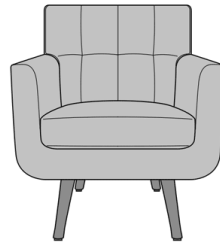

Monserrato Lounge

Monserrato Lounge Chair,
with Button Detail, without
Seat Rail

Model: MSRR111
29W 28.75D 33H
25AH

Monserrato Lounge Chair,
with Button Detail, with Seat
Rail

Model: MSRR112
29W 28.75D 33H
25AH

Monserrato Lounge Chair,
without Button Detail,
without Seat Rail

Model: MSRR121
29W 28.75D 33H
25AH

Monserrato Lounge Chair,
without Button Detail, with
Seat Rail

Model: MSRR122
29W 28.75D 33H
25AH