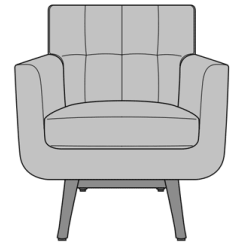

Monserrato Lounge

Monserrato Lounge Chair,
with Button Detail, without
Seat Rail

Model: MSRR111
29W 28.75D 33H
25AH

Monserrato Lounge Chair,
with Button Detail, with Seat
Rail

Model: MSRR112
29W 28.75D 33H
25AH

Monserrato Lounge Chair,
without Button Detail,
without Seat Rail

Model: MSRR121
29W 28.75D 33H
25AH

Monserrato Lounge Chair,
without Button Detail, with
Seat Rail

Model: MSRR122
29W 28.75D 33H
25AH