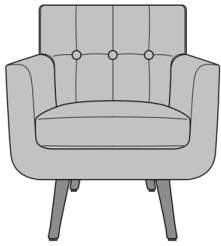

Monserrato Lounge

Monserrato Lounge Chair,
with Button Detail, without
Seat Rail

Model: MSRR111
29W 28.75D 33H
25AH

Monserrato Lounge Chair,
with Button Detail, with Seat
Rail

Model: MSRR112
29W 28.75D 33H
25AH

Monserrato Lounge Chair,
without Button Detail,
without Seat Rail

Model: MSRR121
29W 28.75D 33H
25AH

Monserrato Lounge Chair,
without Button Detail, with
Seat Rail

Model: MSRR122
29W 28.75D 33H
25AH