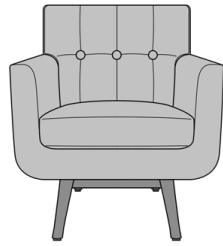

Monserrato Lounge

Monserrato Lounge Chair,
with Button Detail, without
Seat Rail

Model: MSRR111
29W 28.75D 33H
25AH

Monserrato Lounge Chair,
with Button Detail, with Seat
Rail

Model: MSRR112
29W 28.75D 33H
25AH

Monserrato Lounge Chair,
without Button Detail,
without Seat Rail

Model: MSRR121
29W 28.75D 33H
25AH

Monserrato Lounge Chair,
without Button Detail, with
Seat Rail

Model: MSRR122
29W 28.75D 33H
25AH