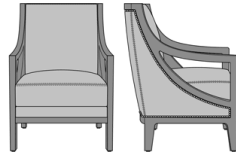

Kwalu Features

Product Dimensions and Specs

Overall	49.5W 30D 38H
Seat	46.5W 20D 19H
Arm	25H
Wt.	92 lbs
Wt. Capacity	525 lbs

Product Configurations

Monreale Collection	MNRXXX	
Unit Style	 1 Single	 2 Love Seat
Piping Style	 1 No Piping	 2 Piping on the outside
Nailhead Style	 1 No Nailhead	 *2 Nailhead on the outside

Note

*Not available if "Piping on the outside" option is selected

Product Statement of Line Images

Monreale Lounge Chair,
without Piping, without Nail
Head Detail
Model: MNR111
26W 30D 38H
25AH

Monreale Lounge Chair,
without Piping, with Nail Head
Detail
Model: MNR112
26W 30D 38H
25AH

Monreale Lounge Chair, with
Piping, without Nail Head
Detail
Model: MNR121
26W 30D 38H
25AH

Monreale Love Seat, without
Piping, without Nail Head
Detail
Model: MNR211
49.5W 30D 38H
25AH

Monreale Love Seat, without
Piping, with Nail Head Detail
Model: MNR212
49.5W 29D 38H
25AH