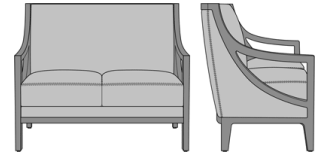

Kwalu Features

Product Dimensions and Specs

Overall	49.5W 30D 38H
Seat	46.5W 20D 19H
Arm	25H
Wt.	92 lbs
Wt. Capacity	525 lbs

Product Configurations

Monreale Collection	MNRXXX	
Unit Style	 1 Single	 2 Love Seat
Piping Style	 1 No Piping	 2 Piping on the outside
Nailhead Style	 1 No Nailhead	 *2 Nailhead on the outside

Note

*Not available if "Piping on the outside" option is selected

Product Statement of Line Images

Monreale Lounge Chair,
without Piping, without Nail
Head Detail
Model: MNR111
26W 30D 38H
25AH

Monreale Lounge Chair,
without Piping, with Nail Head
Detail
Model: MNR112
26W 30D 38H
25AH

Monreale Lounge Chair, with
Piping, without Nail Head
Detail
Model: MNR121
26W 30D 38H
25AH

Monreale Love Seat, without
Piping, without Nail Head
Detail
Model: MNR211
49.5W 30D 38H
25AH

Monreale Love Seat, without
Piping, with Nail Head Detail
Model: MNR212
49.5W 29D 38H
25AH