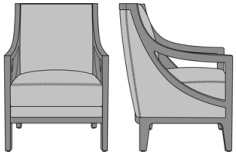

Kwalu Features

Product Dimensions and Specs

Overall	49.5W 30D 38H
Seat	46.5W 20D 19H
Arm	25H
Wt.	92 lbs
Wt. Capacity	525 lbs

Product Configurations

Monreale Collection	MNRXXX	
Unit Style	 1 Single	 2 Love Seat
Piping Style	 1 No Piping	 2 Piping on the outside
Nailhead Style	 1 No Nailhead	 *2 Nailhead on the outside

Note

*Not available if "Piping on the outside" option is selected

Product Statement of Line Images

Monreale Lounge Chair,
without Piping, without Nail
Head Detail
Model: MNR111
26W 30D 38H
25AH

Monreale Lounge Chair,
without Piping, with Nail Head
Detail
Model: MNR112
26W 30D 38H
25AH

Monreale Lounge Chair, with
Piping, without Nail Head
Detail
Model: MNR121
26W 30D 38H
25AH

Monreale Love Seat, without
Piping, without Nail Head
Detail
Model: MNR211
49.5W 30D 38H
25AH

Monreale Love Seat, without
Piping, with Nail Head Detail
Model: MNR212
49.5W 29D 38H
25AH