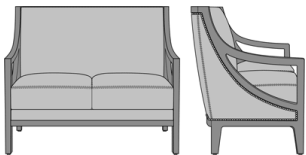

Kwalu Features

Product Dimensions and Specs

Overall	49.5W 30D 38H
Seat	46.5W 20D 19H
Arm	25H
Wt.	92 lbs
Wt. Capacity	525 lbs

Product Configurations

Monreale Collection	MNRXXX	
Unit Style	 1 Single	 2 Love Seat
Piping Style	 1 No Piping	 2 Piping on the outside
Nailhead Style	 1 No Nailhead	 *2 Nailhead on the outside

Note

*Not available if "Piping on the outside" option is selected

Product Statement of Line Images

Monreale Lounge Chair,
without Piping, without Nail
Head Detail
Model: MNR111
26W 30D 38H
25AH

Monreale Lounge Chair,
without Piping, with Nail Head
Detail
Model: MNR112
26W 30D 38H
25AH

Monreale Lounge Chair, with
Piping, without Nail Head
Detail
Model: MNR121
26W 30D 38H
25AH

Monreale Love Seat, without
Piping, without Nail Head
Detail
Model: MNR211
49.5W 30D 38H
25AH

Monreale Love Seat, without
Piping, with Nail Head Detail
Model: MNR212
49.5W 29D 38H
25AH