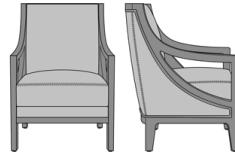

Kwalu Features

Product Dimensions and Specs

Overall	49.5W 30D 38H
Seat	46.5W 20D 19H
Arm	25H
Wt.	92 lbs
Wt. Capacity	525 lbs

Product Configurations

Monreale Collection	MNRXXX	
Unit Style	 1 Single	 2 Love Seat
Piping Style	 1 No Piping	 2 Piping on the outside
Nailhead Style	 1 No Nailhead	 *2 Nailhead on the outside

Note

*Not available if "Piping on the outside" option is selected

Product Statement of Line Images

Monreale Lounge Chair,
without Piping, without Nail
Head Detail
Model: MNR111
26W 30D 38H
25AH

Monreale Lounge Chair,
without Piping, with Nail Head
Detail
Model: MNR112
26W 30D 38H
25AH

Monreale Lounge Chair, with
Piping, without Nail Head
Detail
Model: MNR121
26W 30D 38H
25AH

Monreale Love Seat, without
Piping, without Nail Head
Detail
Model: MNR211
49.5W 30D 38H
25AH

Monreale Love Seat, without
Piping, with Nail Head Detail
Model: MNR212
49.5W 29D 38H
25AH