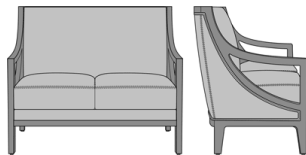

Kwalu Features

Product Dimensions and Specs

Overall	49.5W 30D 38H
Seat	46.5W 20D 19H
Arm	25H
Wt.	92 lbs
Wt. Capacity	525 lbs

Product Configurations

Monreale Collection	MNRXXX	
Unit Style	 1 Single	 2 Love Seat
Piping Style	 1 No Piping	 2 Piping on the outside
Nailhead Style	 1 No Nailhead	 *2 Nailhead on the outside

Note

*Not available if "Piping on the outside" option is selected

Product Statement of Line Images

Monreale Lounge Chair,
without Piping, without Nail
Head Detail
Model: MNR111
26W 30D 38H
25AH

Monreale Lounge Chair,
without Piping, with Nail Head
Detail
Model: MNR112
26W 30D 38H
25AH

Monreale Lounge Chair, with
Piping, without Nail Head
Detail
Model: MNR121
26W 30D 38H
25AH

Monreale Love Seat, without
Piping, without Nail Head
Detail
Model: MNR211
49.5W 30D 38H
25AH

Monreale Love Seat, without
Piping, with Nail Head Detail
Model: MNR212
49.5W 29D 38H
25AH