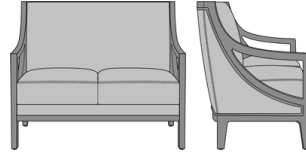

Monreale Lounge

Monreale Love Seat, without
Piping, without Nail Head
Detail
Model: MNR211
49.5W 30D 38H
25AH

Monreale Love Seat, without
Piping, with Nail Head Detail
Model: MNR212
49.5W 29D 38H
25AH

Monreale Love Seat, with
Piping, without Nail Head
Detail
Model: MNR221
49.5W 30D 38H
25AH