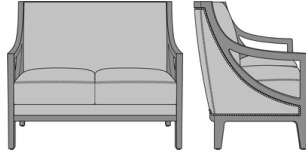

Monreale Lounge

Monreale Love Seat, without
Piping, without Nail Head
Detail
Model: MNR211
49.5W 30D 38H
25AH

Monreale Love Seat, without
Piping, with Nail Head Detail
Model: MNR212
49.5W 29D 38H
25AH

Monreale Love Seat, with
Piping, without Nail Head
Detail
Model: MNR221
49.5W 30D 38H
25AH