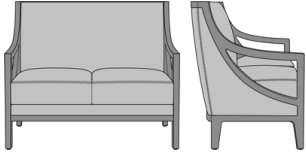

Monreale Lounge

Monreale Love Seat, without
Piping, without Nail Head
Detail
Model: MNR211
49.5W 30D 38H
25AH

Monreale Love Seat, without
Piping, with Nail Head Detail
Model: MNR212
49.5W 29D 38H
25AH

Monreale Love Seat, with
Piping, without Nail Head
Detail
Model: MNR221
49.5W 30D 38H
25AH