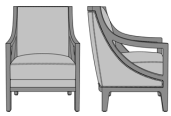

Model:	MNR111 - Monreale Lounge Chair, without Piping, without Nail Head Detail											
Specifications:	26W	30D	38H	23SW	20SD	19SH	25AH	65LBS	5YDS			
Fabric Grade:	7	8	9	10	11	12	13	14	15	16	COM	
List Price:	\$2469	\$2502	\$2575	\$2601	\$2641	\$2726	\$2802	\$2937	\$3021	\$3105	\$2273	
Options:	<ul style="list-style-type: none"> • CAL133 \$40/yard • Moisture Barrier \$30/yard • Multiple Fabrics \$228 											

Model:	MNR112 - Monreale Lounge Chair, without Piping, with Nail Head Detail											
Specifications:	26W	30D	38H	23SW	20SD	19SH	25AH	64LBS	5YDS			
Fabric Grade:	7	8	9	10	11	12	13	14	15	16	COM	
List Price:	\$2762	\$2796	\$2869	\$2895	\$2935	\$3019	\$3095	\$3230	\$3314	\$3399	\$2577	
Options:	<ul style="list-style-type: none"> • CAL133 \$40/yard • Moisture Barrier \$30/yard • Multiple Fabrics \$258 											

Model:	MNR121 - Monreale Lounge Chair, with Piping, without Nail Head Detail											
Specifications:	26W	30D	38H	23SW	20SD	19SH	25AH	65LBS	5YDS			
Fabric Grade:	7	8	9	10	11	12	13	14	15	16	COM	
List Price:	\$2557	\$2590	\$2663	\$2689	\$2729	\$2814	\$2890	\$3024	\$3109	\$3193	\$2364	
Options:	<ul style="list-style-type: none"> • CAL133 \$40/yard • Moisture Barrier \$30/yard • Multiple Fabrics \$237 											