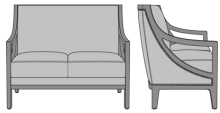

Model: MNR212 - Monreale Love Seat, without Piping, with Nail Head Detail

Specifications:	49.5W	29D	38H	46.5SW	20SD	19SH	25AH	105LBS	8.5YDS			
Fabric Grade:	7	8	9	10	11	12	13	14	15	16	COM	
List Price:	$4128	$4184	$4308	$4353	$4421	$4564	$4693	$4923	$5066	$5209	$3792	
Options:	• CAL133 $40/yard • Moisture Barrier $30/yard • Multiple Fabrics $380