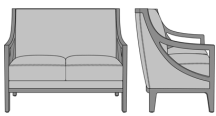

Model:	MNR111 - Monreale Lounge Chair, without Piping, without Nail Head Detail											
Specifications:	26W	30D	38H	23SW	20SD	19SH	25AH	65LBS	5YDS			
Fabric Grade:	7	8	9	10	11	12	13	14	15	16	COM	
List Price:	\$2469	\$2502	\$2575	\$2601	\$2641	\$2726	\$2802	\$2937	\$3021	\$3105	\$2273	
Options:	<ul style="list-style-type: none"> • CAL133 \$40/yard • Moisture Barrier \$30/yard • Multiple Fabrics \$228 											

Model:	MNR112 - Monreale Lounge Chair, without Piping, with Nail Head Detail											
Specifications:	26W	30D	38H	23SW	20SD	19SH	25AH	64LBS	5YDS			
Fabric Grade:	7	8	9	10	11	12	13	14	15	16	COM	
List Price:	\$2762	\$2796	\$2869	\$2895	\$2935	\$3019	\$3095	\$3230	\$3314	\$3399	\$2577	
Options:	<ul style="list-style-type: none"> • CAL133 \$40/yard • Moisture Barrier \$30/yard • Multiple Fabrics \$258 											

Model:	MNR121 - Monreale Lounge Chair, with Piping, without Nail Head Detail											
Specifications:	26W	30D	38H	23SW	20SD	19SH	25AH	65LBS	5YDS			
Fabric Grade:	7	8	9	10	11	12	13	14	15	16	COM	
List Price:	\$2557	\$2590	\$2663	\$2689	\$2729	\$2814	\$2890	\$3024	\$3109	\$3193	\$2364	
Options:	<ul style="list-style-type: none"> • CAL133 \$40/yard • Moisture Barrier \$30/yard • Multiple Fabrics \$237 											