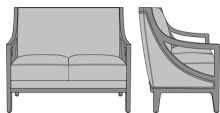

Model: MNR221 - Monreale Love Seat, with Piping, without Nail Head Detail

Specifications:	49.5W	30D	38H	46.5SW	20SD	19SH	25AH	99LBS	8.5YDS			
Fabric Grade:	7	8	9	10	11	12	13	14	15	16	COM	
List Price:	$3905	$3962	$4086	$4130	$4198	$4341	$4470	$4700	$4843	$4986	$3561	
Options:	• CAL133 $40/yard • Moisture Barrier $30/yard • Multiple Fabrics $357