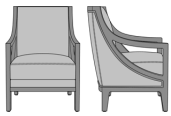

Model:	MNR111 - Monreale Lounge Chair, without Piping, without Nail Head Detail											
Specifications:	26W	30D	38H	23SW	20SD	19SH	25AH	65LBS	5YDS			
Fabric Grade:	7	8	9	10	11	12	13	14	15	16	COM	
List Price:	\$2469	\$2502	\$2575	\$2601	\$2641	\$2726	\$2802	\$2937	\$3021	\$3105	\$2273	
Options:	<ul style="list-style-type: none"> • CAL133 \$40/yard • Moisture Barrier \$30/yard • Multiple Fabrics \$228 											

Model:	MNR112 - Monreale Lounge Chair, without Piping, with Nail Head Detail											
Specifications:	26W	30D	38H	23SW	20SD	19SH	25AH	64LBS	5YDS			
Fabric Grade:	7	8	9	10	11	12	13	14	15	16	COM	
List Price:	\$2762	\$2796	\$2869	\$2895	\$2935	\$3019	\$3095	\$3230	\$3314	\$3399	\$2577	
Options:	<ul style="list-style-type: none"> • CAL133 \$40/yard • Moisture Barrier \$30/yard • Multiple Fabrics \$258 											

Model:	MNR121 - Monreale Lounge Chair, with Piping, without Nail Head Detail											
Specifications:	26W	30D	38H	23SW	20SD	19SH	25AH	65LBS	5YDS			
Fabric Grade:	7	8	9	10	11	12	13	14	15	16	COM	
List Price:	\$2557	\$2590	\$2663	\$2689	\$2729	\$2814	\$2890	\$3024	\$3109	\$3193	\$2364	
Options:	<ul style="list-style-type: none"> • CAL133 \$40/yard • Moisture Barrier \$30/yard • Multiple Fabrics \$237 											