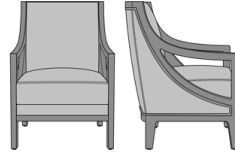

Monreale Lounge

Monreale Lounge Chair,
without Piping, without Nail
Head Detail

Model: MNR111

26W 30D 38H

25AH

Monreale Lounge Chair,
without Piping, with Nail
Head Detail

Model: MNR112

26W 30D 38H

25AH

Monreale Lounge Chair, with
Piping, without Nail Head
Detail

Model: MNR121

26W 30D 38H

25AH