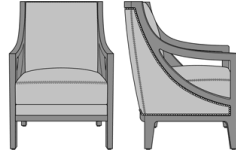

Monreale Lounge

Monreale Lounge Chair,
without Piping, without Nail
Head Detail

Model: MNR111

26W 30D 38H

25AH

Monreale Lounge Chair,
without Piping, with Nail
Head Detail

Model: MNR112

26W 30D 38H

25AH

Monreale Lounge Chair, with
Piping, without Nail Head
Detail

Model: MNR121

26W 30D 38H

25AH