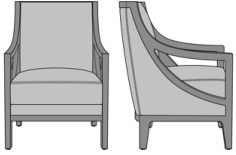

Monreale Lounge

Monreale Lounge Chair,
without Piping, without Nail
Head Detail

Model: MNR111

26W 30D 38H

25AH

Monreale Lounge Chair,
without Piping, with Nail
Head Detail

Model: MNR112

26W 30D 38H

25AH

Monreale Lounge Chair, with
Piping, without Nail Head
Detail

Model: MNR121

26W 30D 38H

25AH